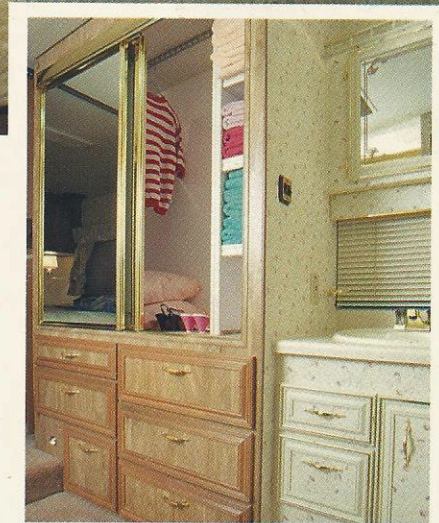

This Teton Fifth Wheel front bedroom features a 6' 4" headroom height while maintaining a low exterior profile. There's no need to stoop while making a bed.

A fold-up ironing board is optional in most fifth wheels for added convenience.

Large wardrobes with plenty of drawer space are standard in all models. Most fifth wheel units feature sliding mirrored wardrobe doors with shelving for linens and towels. All wardrobes have aromatic cedar floors for a smell of freshness.

Spacious front bedrooms in the fifth wheel units feature a 60" x 80" queen size bed; brass swing-arm pin-up lights, and color-coordinated bedspreads, curtains and a pillow roll. The above bedroom is decorated in peach.