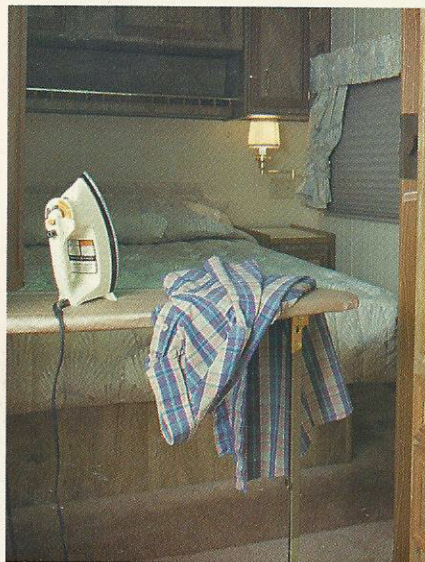

This Teton Fifth Wheel front bedroom features a 6' 4" headroom height while maintaining a low exterior profile. There's no need to stoop while making a bed.

A fold-up ironing board is optional in most fifth wheels for added convenience.

Large wardrobes with plenty of drawer space are standard in all models. Most fifth wheel units feature sliding mirrored wardrobe doors with shelving for linens and towels. All wardrobes have aromatic cedar floors for a smell of freshness.

Spacious front bedrooms in the fifth wheel units feature a 60" x 80" queen size bed; brass swing-arm pin-up lights, and color-coordinated bedspreads, curtains and a pillow roll. The above bedroom is decorated in peach.