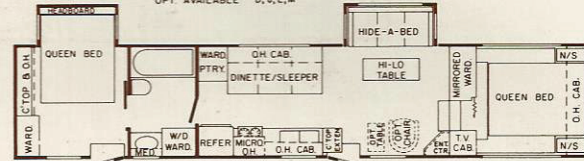

40' OLYMPIA AXLE WT 8250 PIN WT 1900
OPT. AVAILABLE D,J,L,M

40' CASPER AXLE WT 8100 PIN WT 1950
OPT. AVAILABLE A,D,E,G