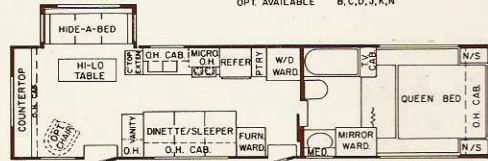

34' PASADENA AXLE WT 6650 PIN WT 1800
OPT. AVAILABLE B,C,D,J,K,N

34' ANAHEIM AXLE WT 6800 PIN WT 1750
OPT. AVAILABLE B,C,D,E,K,N