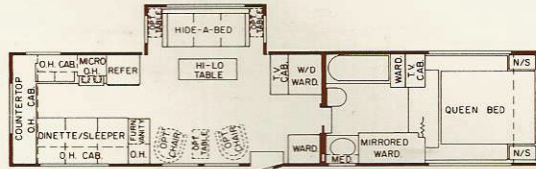

28' LAREDO AXLE WT 5900 PIN WT 1550
OPT. AVAILABLE D

37' MEMPHIS AXLE WT 7750 PIN WT 1850
OPT. AVAILABLE D,L,M

31' MONTEREY AXLE WT 6200 PIN WT 1650
OPT. AVAILABLE B, D, F

40' ATLANTA AXLE WT 8200 PIN WT 1900
OPT. AVAILABLE B,C,D,F,J,K,N