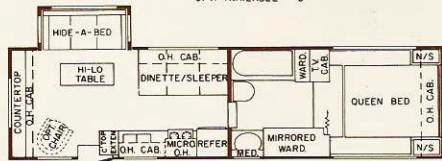

28' LAREDO AXLE WT 5900 PIN WT 1550
OPT. AVAILABLE D

37' MEMPHIS AXLE WT 7750 PIN WT 1850
OPT. AVAILABLE D,L,M

31' MONTEREY AXLE WT 6200 PIN WT 1650
OPT. AVAILABLE B, D, F

40' ATLANTA AXLE WT 8200 PIN WT 1900
OPT. AVAILABLE B,C,D,F,J,K,N