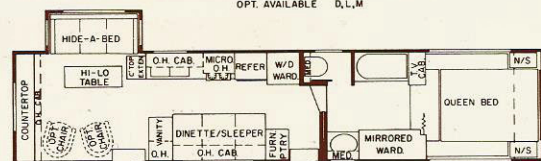

34' SANTA CLARA AXLE WT 6850 PIN WT 1800
OPT. AVAILABLE D,L,M

40' LAS VEGAS AXLE WT 8150 PIN WT 1900
OPT. AVAILABLE B,C,D,F,H,K,N

37' LOUISVILLE AXLE WT 7700 PIN WT 1800
OPT. AVAILABLE B,C,D,F,K,N

40' TAMPA AXLE WT 8100 PIN WT 1900
OPT. AVAILABLE D,I,J