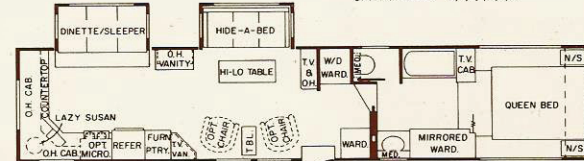

34' SANTA CLARA AXLE WT 6850 PIN WT 1800
OPT. AVAILABLE D,L,M

40' LAS VEGAS AXLE WT 8150 PIN WT 1900
OPT. AVAILABLE B,C,D,F,H,K,N

37' LOUISVILLE AXLE WT 7700 PIN WT 1800
OPT. AVAILABLE B,C,D,F,K,N

40' TAMPA AXLE WT 8100 PIN WT 1900
OPT. AVAILABLE D,I,J