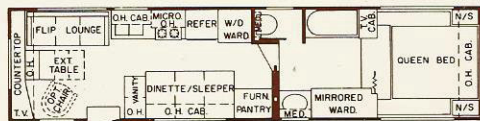

28' LAREDO AXLE WT 5900 PIN WT 1550
OPT. AVAILABLE D

37' MEMPHIS AXLE WT 7750 PIN WT 1850
OPT. AVAILABLE D,L,M

31' MONTEREY AXLE WT 6200 PIN WT 1650
OPT. AVAILABLE B, D, F

40' ATLANTA AXLE WT 8200 PIN WT 1900
OPT. AVAILABLE B,C,D,F,J,K,N