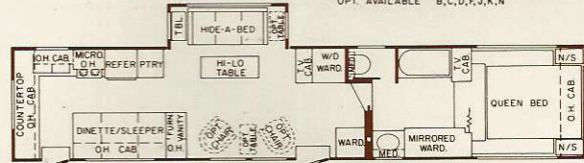

40' ATLANTA AXLE WT 8200 PIN WT 1900
OPT. AVAILABLE B,C,D,F,J,K,N

40' OLYMPIA AXLE WT 8250 PIN WT 1900
OPT. AVAILABLE D,J,L,M