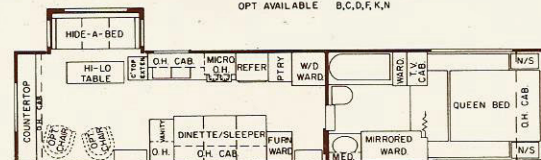

34' SANTA CLARA AXLE WT 6850 PIN WT 1800
OPT. AVAILABLE D,L,M

40' LAS VEGAS AXLE WT 8150 PIN WT 1900
OPT. AVAILABLE B,C,D,F,H,K,N

37' LOUISVILLE AXLE WT 7700 PIN WT 1800
OPT. AVAILABLE B,C,D,F,K,N

40' TAMPA AXLE WT 8100 PIN WT 1900
OPT. AVAILABLE D,I,J

37' SHERIDAN AXLE WT 7650 PIN WT 1850
OPT. AVAILABLE B,C,D,F,H,K,N

40' BOSTON AXLE WT 8150 PIN WT 1900
OPT. AVAILABLE B,D,F,I

OPTION A

OPTION B

OPTION C

OPTION D

OPTION E

OPTION F