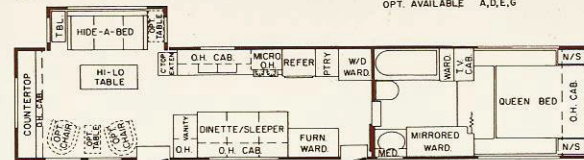

34' SANTA CLARA AXLE WT 6850 PIN WT 1800
OPT. AVAILABLE D,L,M

40' LAS VEGAS AXLE WT 8150 PIN WT 1900
OPT. AVAILABLE B,C,D,F,H,K,N

37' LOUISVILLE AXLE WT 7700 PIN WT 1800
OPT. AVAILABLE B,C,D,F,K,N

40' TAMPA AXLE WT 8100 PIN WT 1900
OPT. AVAILABLE D,I,J