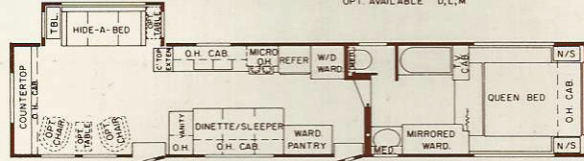

28' LAREDO AXLE WT 5900 PIN WT 1550
OPT. AVAILABLE D

37' MEMPHIS AXLE WT 7750 PIN WT 1850
OPT. AVAILABLE D,L,M

31' MONTEREY AXLE WT 6200 PIN WT 1650
OPT. AVAILABLE B, D, F

40' ATLANTA AXLE WT 8200 PIN WT 1900
OPT. AVAILABLE B,C,D,F,J,K,N