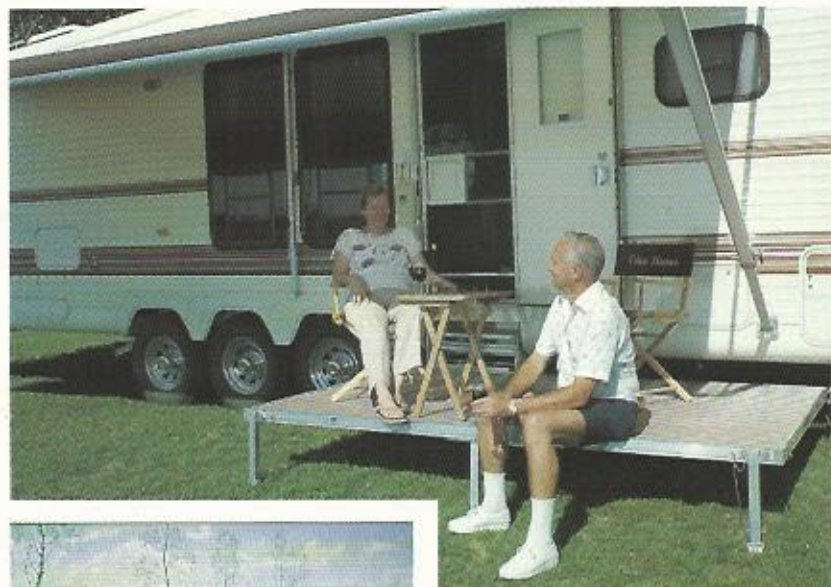

Teton's 1990 hide-a-bed is something special with a 7" thick innerspring.

Teton builds its own 62" wide skid roller right at their factory, providing your underbelly with unheard of protection. Built Wyoming tough.

Kenmore washers and dryers are also available for larger 5th wheel and travel trailer models.

An A&E 9000 awning provides the shade while you're resting in special Teton director's chairs and drinking out of special 23rd anniversary edition glasses. All this while resting on your own personal EZ-Deck.

World renowned artist Roy Kerswill is providing Teton Homes with his "Headin' for the Green" portrait of the West the way it was. This painting will be matted and framed to match the interior of your coach. Comes standard with the optional Teton decorator display kit.