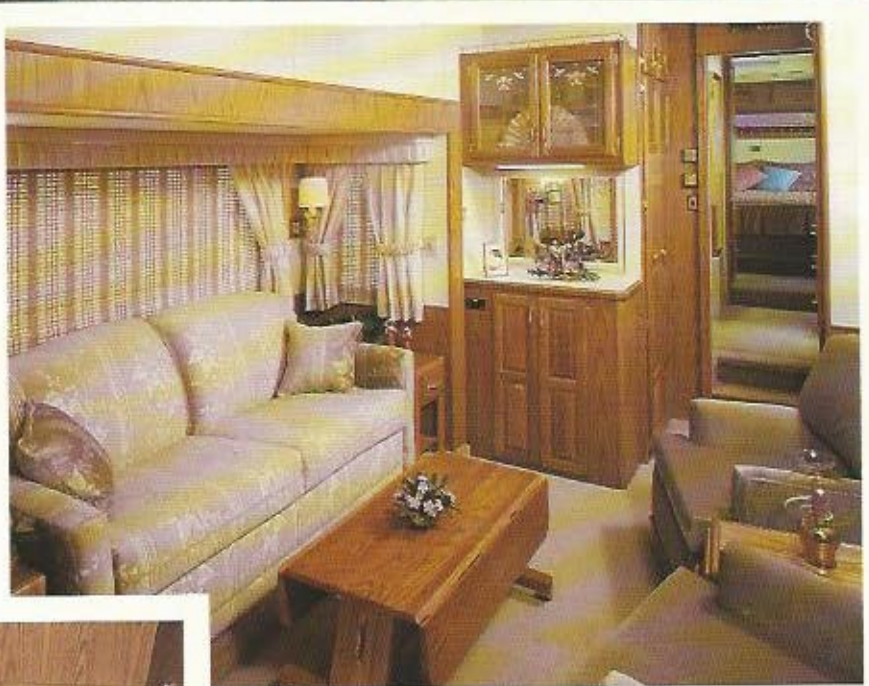

Teton also offers a beautiful front living room model, the Williamsburg, with 6' 2" ceiling height throughout the living room area. The solid oak doors, etched glass, and foam padded wine glass rack are standard on every Teton we build.

The largest Teton living room comes in this 37' Memphis model with 8-1/2' center slide-out. The full sloping ceiling adds a feeling of spaciousness not found in other manufacturers' units.

High places are no longer out of reach with this unique foldable oak step capable of supporting over 400 pounds. This step comes in either an 8" exterior version or the 12" interior model, shown here. And, it folds to 3" wide, so you can store it just about anywhere.

Although having enough space is not a concern, cleaning this large area might be. However, Teton has solved that problem as well with this built-in vacuum cleaner that comes with 30' of hose and a super powered turbine brush attachment.