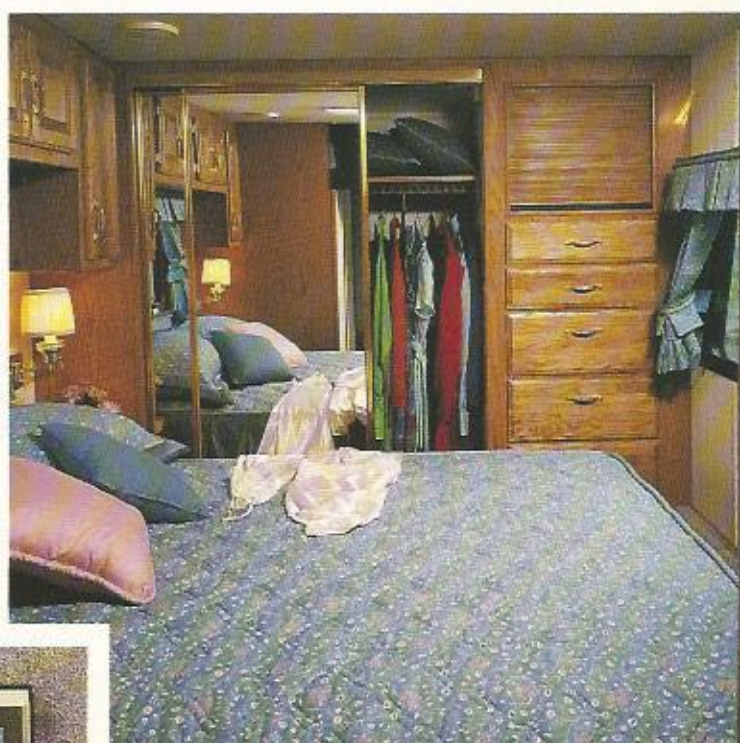

Teton's standard bedroom utilizes a 60" x 80" queen bed and offers 6'4" of headroom while still maintaining a low exterior profile.

Matching bedspreads, headboards, pillowcases and curtains truly make this your home. All of Teton's beds offer gas struts to hold the bed up while you're storing items underneath.

Enjoy security and peace of mind by storing your valuables in an optional built-in combination safe. Safely concealed in an out-of-the-way location, welded to the steel chassis and using a combination you choose, the safe protects your valuables from casual theft.

A rotated bedroom with a full size 54" x 74" bed is available as an option in most 5th wheel models. Units with the rotated bedroom standard receive a 60" x 74" bed. This feature gives you a full length closet along the front of the coach with loads of drawer space.