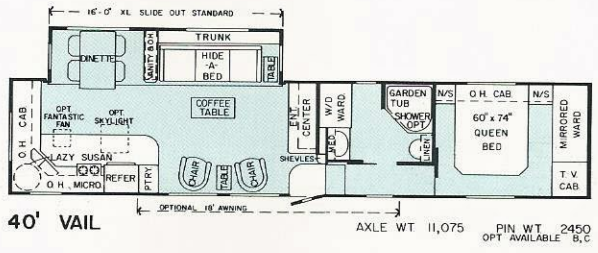

EXTRA LARGE SLIDEOUTS 13' TO 16' STANDARD

WEIGHTS SHOWN DO NOT INCLUDE OPTIONS

BEDROOM SLIDE-OUTS ARE OPTIONAL

Important Note: The dry weights shown are approximate and may vary with construction or options added. Due to Teton's continual product improvement, specifications and features are subject to change without prior notification or obligation.