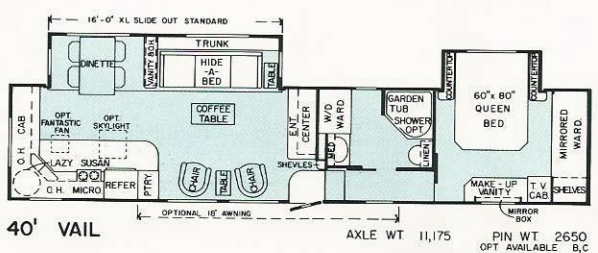

EXTRA LARGE SLIDEOUTS 13' TO 16' STANDARD

WEIGHTS SHOWN DO NOT INCLUDE OPTIONS

BEDROOM SLIDE-OUTS ARE OPTIONAL

Important Note: The dry weights shown are approximate and may vary with construction or options added. Due to Teton's continual product improvement, specifications and features are subject to change without prior notification or obligation.