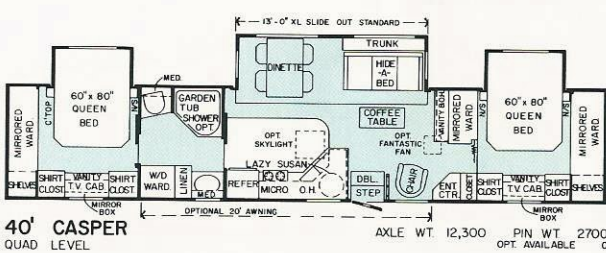

EXTRA LARGE SLIDEOUTS 13' TO 16' STANDARD

WEIGHTS SHOWN DO NOT INCLUDE OPTIONS

BEDROOM SLIDE-OUTS ARE OPTIONAL

Important Note: The dry weights shown are approximate and may vary with construction or options added. Due to Teton's continual product improvement, specifications and features are subject to change without prior notification or obligation.