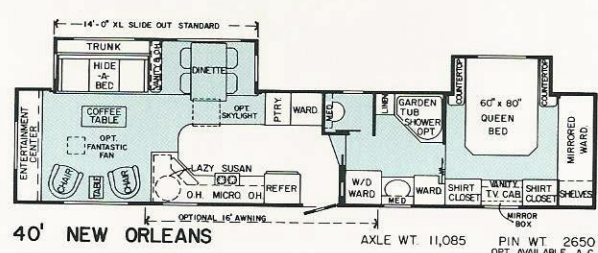

EXTRA LARGE SLIDEOUTS 13' TO 16' STANDARD

WEIGHTS SHOWN DO NOT INCLUDE OPTIONS

BEDROOM SLIDE-OUTS ARE OPTIONAL

Important Note: The dry weights shown are approximate and may vary with construction or options added. Due to Teton's continual product improvement, specifications and features are subject to change without prior notification or obligation.