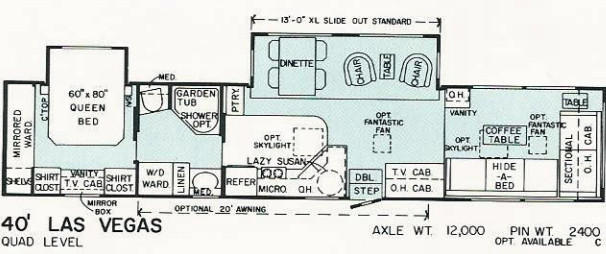

EXTRA LARGE SLIDEOUTS 13' TO 16' STANDARD

WEIGHTS SHOWN DO NOT INCLUDE OPTIONS

BEDROOM SLIDE-OUTS ARE OPTIONAL

Important Note: The dry weights shown are approximate and may vary with construction or options added. Due to Teton's continual product improvement, specifications and features are subject to change without prior notification or obligation.