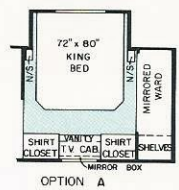

EXTRA LARGE SLIDEOUTS 13' TO 16' STANDARD

WEIGHTS SHOWN DO NOT INCLUDE OPTIONS

BEDROOM SLIDE-OUTS ARE OPTIONAL

Important Note: The dry weights shown are approximate and may vary with construction or options added. Due to Teton's continual product improvement, specifications and features are subject to change without prior notification or obligation.