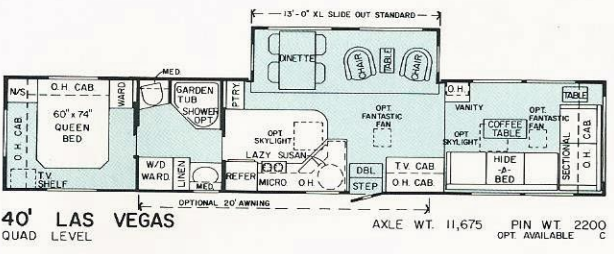

EXTRA LARGE SLIDEOUTS 13' TO 16' STANDARD

WEIGHTS SHOWN DO NOT INCLUDE OPTIONS

BEDROOM SLIDE-OUTS ARE OPTIONAL

Important Note: The dry weights shown are approximate and may vary with construction or options added. Due to Teton's continual product improvement, specifications and features are subject to change without prior notification or obligation.