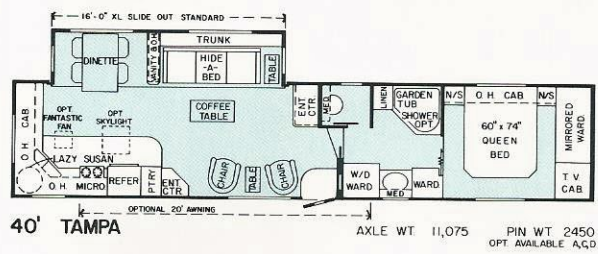

EXTRA LARGE SLIDEOUTS 13' TO 16' STANDARD

WEIGHTS SHOWN DO NOT INCLUDE OPTIONS

BEDROOM SLIDE-OUTS ARE OPTIONAL

Important Note: The dry weights shown are approximate and may vary with construction or options added. Due to Teton's continual product improvement, specifications and features are subject to change without prior notification or obligation.