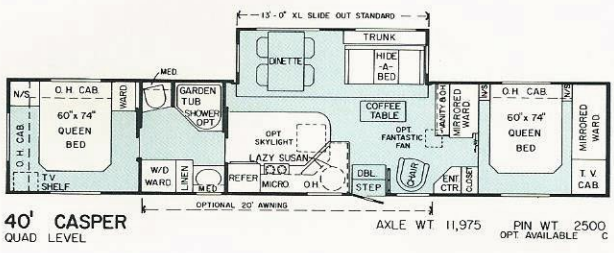

EXTRA LARGE SLIDEOUTS 13' TO 16' STANDARD

WEIGHTS SHOWN DO NOT INCLUDE OPTIONS

BEDROOM SLIDE-OUTS ARE OPTIONAL

Important Note: The dry weights shown are approximate and may vary with construction or options added. Due to Teton's continual product improvement, specifications and features are subject to change without prior notification or obligation.