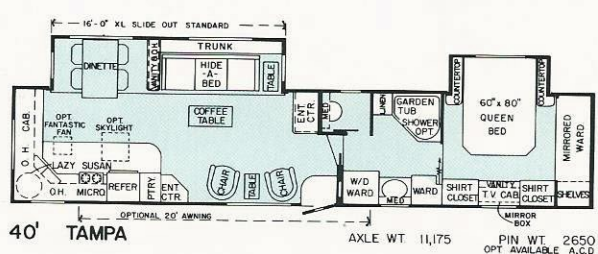

EXTRA LARGE SLIDEOUTS 13' TO 16' STANDARD

WEIGHTS SHOWN DO NOT INCLUDE OPTIONS

BEDROOM SLIDE-OUTS ARE OPTIONAL

Important Note: The dry weights shown are approximate and may vary with construction or options added. Due to Teton's continual product improvement, specifications and features are subject to change without prior notification or obligation.