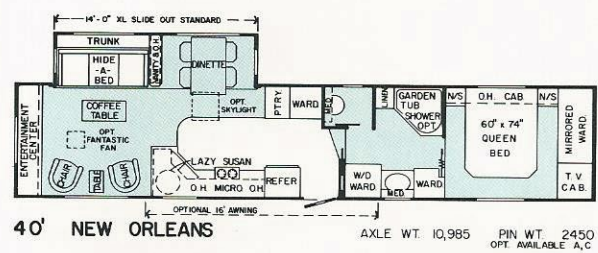

EXTRA LARGE SLIDEOUTS 13' TO 16' STANDARD

WEIGHTS SHOWN DO NOT INCLUDE OPTIONS

BEDROOM SLIDE-OUTS ARE OPTIONAL

Important Note: The dry weights shown are approximate and may vary with construction or options added. Due to Teton's continual product improvement, specifications and features are subject to change without prior notification or obligation.