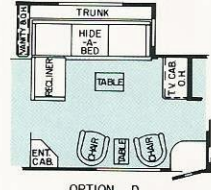

EXTRA LARGE SLIDEOUTS 13' TO 16' STANDARD

WEIGHTS SHOWN DO NOT INCLUDE OPTIONS

BEDROOM SLIDE-OUTS ARE OPTIONAL

Important Note: The dry weights shown are approximate and may vary with construction or options added. Due to Teton's continual product improvement, specifications and features are subject to change without prior notification or obligation.