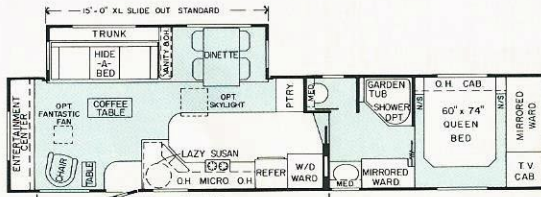

TETON®

5TH WHEEL FLOORPLANS WITH

30' MONTEREY AXLE WT 9600 PIN WT 2275
OPT AVAILABLE C

30' MONTEREY AXLE WT 9700 PIN WT 2475
OPT AVAILABLE C

34' AUSTIN AXLE WT 10,200 PIN WT 2350
OPT AVAILABLE C

34' AUSTIN AXLE WT 10,300 PIN WT 2550
OPT AVAILABLE C

34' NASHVILLE AXLE WT 10,200 PIN WT 2350
OPT AVAILABLE C

34' NASHVILLE AXLE WT 10,300 PIN WT 2550
OPT AVAILABLE C

37' BALTIMORE AXLE WT 10,600 PIN WT 2400
OPT AVAILABLE C

37' BALTIMORE AXLE WT 10,700 PIN WT 2600
OPT AVAILABLE C

37' KINGMAN AXLE WT 10,600 PIN WT 2400
OPT AVAILABLE C

37' KINGMAN AXLE WT 10,700 PIN WT 2600
OPT AVAILABLE C

37' MIAMI AXLE WT 10,600 PIN WT 2400
OPT AVAILABLE A, C

37' MIAMI AXLE WT 10,700 PIN WT 2600
OPT AVAILABLE A, C