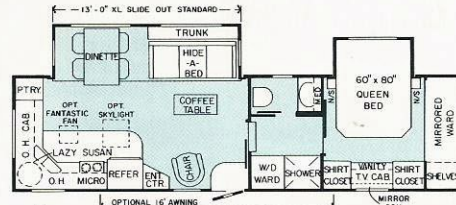

TETON®

5TH WHEEL FLOORPLANS WITH

30' MONTEREY AXLE WT 9600 PIN WT 2275
OPT AVAILABLE C

30' MONTEREY AXLE WT 9700 PIN WT 2475
OPT AVAILABLE C

34' AUSTIN AXLE WT 10,200 PIN WT 2350
OPT AVAILABLE C

34' AUSTIN AXLE WT 10,300 PIN WT 2550
OPT AVAILABLE C

34' NASHVILLE AXLE WT 10,200 PIN WT 2350
OPT AVAILABLE C

34' NASHVILLE AXLE WT 10,300 PIN WT 2550
OPT AVAILABLE C

37' BALTIMORE AXLE WT 10,600 PIN WT 2400
OPT AVAILABLE C

37' BALTIMORE AXLE WT 10,700 PIN WT 2600
OPT AVAILABLE C