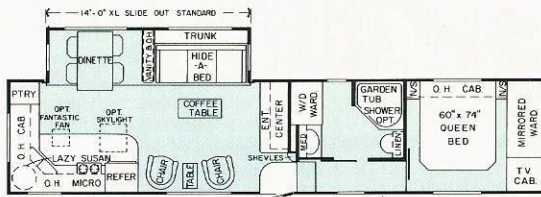

TETON®

5TH WHEEL FLOORPLANS WITH

30' MONTEREY AXLE WT 9600 PIN WT 2275
OPT AVAILABLE C

30' MONTEREY AXLE WT 9700 PIN WT 2475
OPT AVAILABLE C

34' AUSTIN AXLE WT 10,200 PIN WT 2350
OPT AVAILABLE C

34' AUSTIN AXLE WT 10,300 PIN WT 2550
OPT AVAILABLE C

34' NASHVILLE AXLE WT 10,200 PIN WT 2350
OPT AVAILABLE C

34' NASHVILLE AXLE WT 10,300 PIN WT 2550
OPT AVAILABLE C

37' BALTIMORE AXLE WT 10,600 PIN WT 2400
OPT AVAILABLE C

37' BALTIMORE AXLE WT 10,700 PIN WT 2600
OPT AVAILABLE C

37' KINGMAN AXLE WT 10,600 PIN WT 2400
OPT AVAILABLE C

37' KINGMAN AXLE WT 10,700 PIN WT 2600
OPT AVAILABLE C

37' MIAMI AXLE WT 10,600 PIN WT 2400
OPT AVAILABLE A, C

37' MIAMI AXLE WT 10,700 PIN WT 2600
OPT AVAILABLE A, C