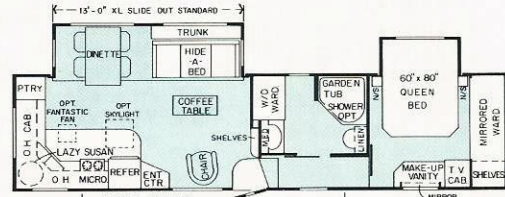

TETON®

5TH WHEEL FLOORPLANS WITH

30' MONTEREY AXLE WT 9600 PIN WT 2275
OPT AVAILABLE C

30' MONTEREY AXLE WT 9700 PIN WT 2475
OPT AVAILABLE C

34' AUSTIN AXLE WT 10,200 PIN WT 2350
OPT AVAILABLE C

34' AUSTIN AXLE WT 10,300 PIN WT 2550
OPT AVAILABLE C

34' NASHVILLE AXLE WT 10,200 PIN WT 2350
OPT AVAILABLE C

34' NASHVILLE AXLE WT 10,300 PIN WT 2550
OPT AVAILABLE C

37' BALTIMORE AXLE WT 10,600 PIN WT 2400
OPT AVAILABLE C

37' BALTIMORE AXLE WT 10,700 PIN WT 2600
OPT AVAILABLE C