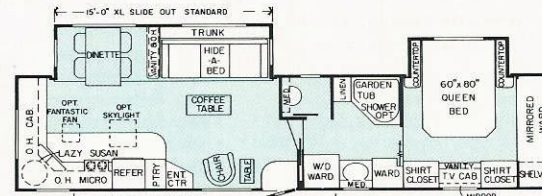

34' NASHVILLE AXLE WT 10,200 PIN WT 2350
OPT AVAILABLE C

34' NASHVILLE AXLE WT 10,300 PIN WT 2550
OPT AVAILABLE C

37' BALTIMORE AXLE WT 10,600 PIN WT 2400
OPT AVAILABLE C

37' BALTIMORE AXLE WT 10,700 PIN WT 2600
OPT AVAILABLE C

37' KINGMAN AXLE WT 10,600 PIN WT 2400
OPT AVAILABLE C

37' KINGMAN AXLE WT 10,700 PIN WT 2600
OPT AVAILABLE C

37' MIAMI AXLE WT 10,600 PIN WT 2400
OPT AVAILABLE A, C

37' MIAMI AXLE WT 10,700 PIN WT 2600
OPT AVAILABLE A, C