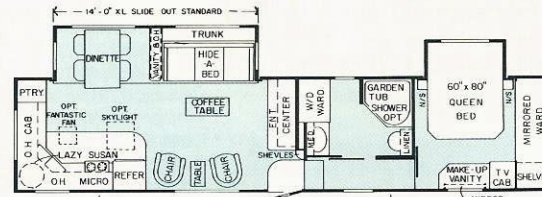

37' KINGMAN AXLE WT 10,700 PIN WT 2600
OPT AVAILABLE C