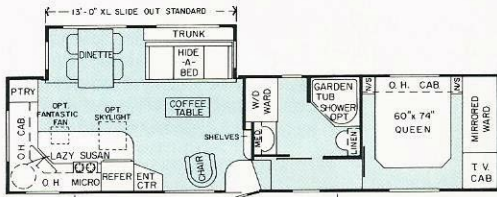

TETON®

5TH WHEEL FLOORPLANS WITH

30' MONTEREY AXLE WT 9600 PIN WT 2275
OPT AVAILABLE C

30' MONTEREY AXLE WT 9700 PIN WT 2475
OPT AVAILABLE C

34' AUSTIN AXLE WT 10,200 PIN WT 2350
OPT AVAILABLE C

34' AUSTIN AXLE WT 10,300 PIN WT 2550
OPT AVAILABLE C

34' NASHVILLE AXLE WT 10,200 PIN WT 2350
OPT AVAILABLE C

34' NASHVILLE AXLE WT 10,300 PIN WT 2550
OPT AVAILABLE C

37' BALTIMORE AXLE WT 10,600 PIN WT 2400
OPT AVAILABLE C

37' BALTIMORE AXLE WT 10,700 PIN WT 2600
OPT AVAILABLE C

37' KINGMAN AXLE WT 10,600 PIN WT 2400
OPT AVAILABLE C

37' KINGMAN AXLE WT 10,700 PIN WT 2600
OPT AVAILABLE C

37' MIAMI AXLE WT 10,600 PIN WT 2400
OPT AVAILABLE A, C

37' MIAMI AXLE WT 10,700 PIN WT 2600
OPT AVAILABLE A, C