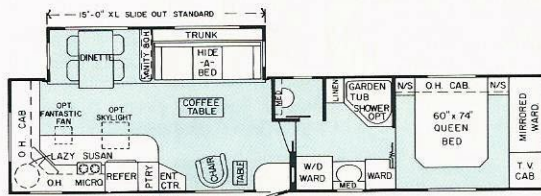

TETON®

5TH WHEEL FLOORPLANS WITH

30' MONTEREY AXLE WT 9600 PIN WT 2275
OPT AVAILABLE C

30' MONTEREY AXLE WT 9700 PIN WT 2475
OPT AVAILABLE C

34' AUSTIN AXLE WT 10,200 PIN WT 2350
OPT AVAILABLE C

34' AUSTIN AXLE WT 10,300 PIN WT 2550
OPT AVAILABLE C

34' NASHVILLE AXLE WT 10,200 PIN WT 2350
OPT AVAILABLE C

34' NASHVILLE AXLE WT 10,300 PIN WT 2550
OPT AVAILABLE C

37' BALTIMORE AXLE WT 10,600 PIN WT 2400
OPT AVAILABLE C

37' BALTIMORE AXLE WT 10,700 PIN WT 2600
OPT AVAILABLE C

37' KINGMAN AXLE WT 10,600 PIN WT 2400
OPT AVAILABLE C

37' KINGMAN AXLE WT 10,700 PIN WT 2600
OPT AVAILABLE C

37' MIAMI AXLE WT 10,600 PIN WT 2400
OPT AVAILABLE A, C

37' MIAMI AXLE WT 10,700 PIN WT 2600
OPT AVAILABLE A, C