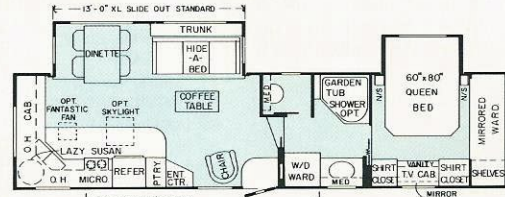

TETON®

5TH WHEEL FLOORPLANS WITH

30' MONTEREY AXLE WT 9600 PIN WT 2275
OPT AVAILABLE C

30' MONTEREY AXLE WT 9700 PIN WT 2475
OPT AVAILABLE C

34' AUSTIN AXLE WT 10,200 PIN WT 2350
OPT AVAILABLE C

34' AUSTIN AXLE WT 10,300 PIN WT 2550
OPT AVAILABLE C

34' NASHVILLE AXLE WT 10,200 PIN WT 2350
OPT AVAILABLE C

34' NASHVILLE AXLE WT 10,300 PIN WT 2550
OPT AVAILABLE C

37' BALTIMORE AXLE WT 10,600 PIN WT 2400
OPT AVAILABLE C

37' BALTIMORE AXLE WT 10,700 PIN WT 2600
OPT AVAILABLE C