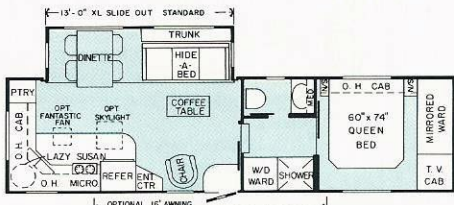

TETON®

5TH WHEEL FLOORPLANS WITH

30' MONTEREY AXLE WT 9600 PIN WT 2275
OPT AVAILABLE C

30' MONTEREY AXLE WT 9700 PIN WT 2475
OPT AVAILABLE C

34' AUSTIN AXLE WT 10,200 PIN WT 2350
OPT AVAILABLE C

34' AUSTIN AXLE WT 10,300 PIN WT 2550
OPT AVAILABLE C

34' NASHVILLE AXLE WT 10,200 PIN WT 2350
OPT AVAILABLE C

34' NASHVILLE AXLE WT 10,300 PIN WT 2550
OPT AVAILABLE C

37' BALTIMORE AXLE WT 10,600 PIN WT 2400
OPT AVAILABLE C

37' BALTIMORE AXLE WT 10,700 PIN WT 2600
OPT AVAILABLE C

37' KINGMAN AXLE WT 10,600 PIN WT 2400
OPT AVAILABLE C

37' KINGMAN AXLE WT 10,700 PIN WT 2600
OPT AVAILABLE C

37' MIAMI AXLE WT 10,600 PIN WT 2400
OPT AVAILABLE A, C

37' MIAMI AXLE WT 10,700 PIN WT 2600
OPT AVAILABLE A, C