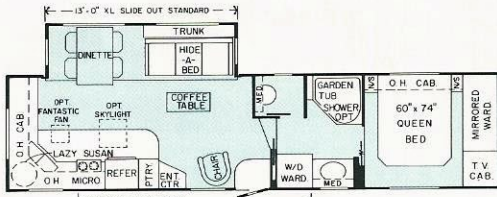

TETON®

5TH WHEEL FLOORPLANS WITH

30' MONTEREY AXLE WT 9600 PIN WT 2275
OPT AVAILABLE C

30' MONTEREY AXLE WT 9700 PIN WT 2475
OPT AVAILABLE C

34' AUSTIN AXLE WT 10,200 PIN WT 2350
OPT AVAILABLE C

34' AUSTIN AXLE WT 10,300 PIN WT 2550
OPT AVAILABLE C

34' NASHVILLE AXLE WT 10,200 PIN WT 2350
OPT AVAILABLE C

34' NASHVILLE AXLE WT 10,300 PIN WT 2550
OPT AVAILABLE C

37' BALTIMORE AXLE WT 10,600 PIN WT 2400
OPT AVAILABLE C

37' BALTIMORE AXLE WT 10,700 PIN WT 2600
OPT AVAILABLE C

37' KINGMAN AXLE WT 10,600 PIN WT 2400
OPT AVAILABLE C

37' KINGMAN AXLE WT 10,700 PIN WT 2600
OPT AVAILABLE C

37' MIAMI AXLE WT 10,600 PIN WT 2400
OPT AVAILABLE A, C

37' MIAMI AXLE WT 10,700 PIN WT 2600
OPT AVAILABLE A, C