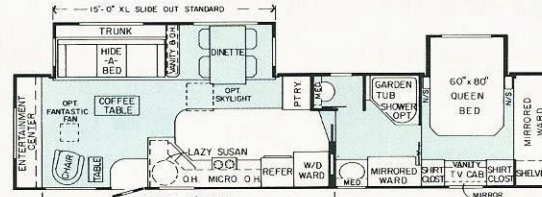

TETON®

5TH WHEEL FLOORPLANS WITH

30' MONTEREY AXLE WT 9600 PIN WT 2275
OPT AVAILABLE C

30' MONTEREY AXLE WT 9700 PIN WT 2475
OPT AVAILABLE C

34' AUSTIN AXLE WT 10,200 PIN WT 2350
OPT AVAILABLE C

34' AUSTIN AXLE WT 10,300 PIN WT 2550
OPT AVAILABLE C

34' NASHVILLE AXLE WT 10,200 PIN WT 2350
OPT AVAILABLE C

34' NASHVILLE AXLE WT 10,300 PIN WT 2550
OPT AVAILABLE C

37' BALTIMORE AXLE WT 10,600 PIN WT 2400
OPT AVAILABLE C

37' BALTIMORE AXLE WT 10,700 PIN WT 2600
OPT AVAILABLE C