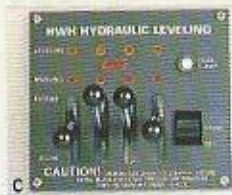

**H** Complete flow-through under-  
bath storage RO, GR, PR

**I** XL slide-out exterior storage  
RO, GR, PR

**J** Small items exterior storage  
(NA on all models) PR

**K** Gooseneck exterior storage  
RO, GR, PR

RO indicates available in "Royal" models.

GR indicates available in "Grand" models.

PR indicates available in "Prestige" models