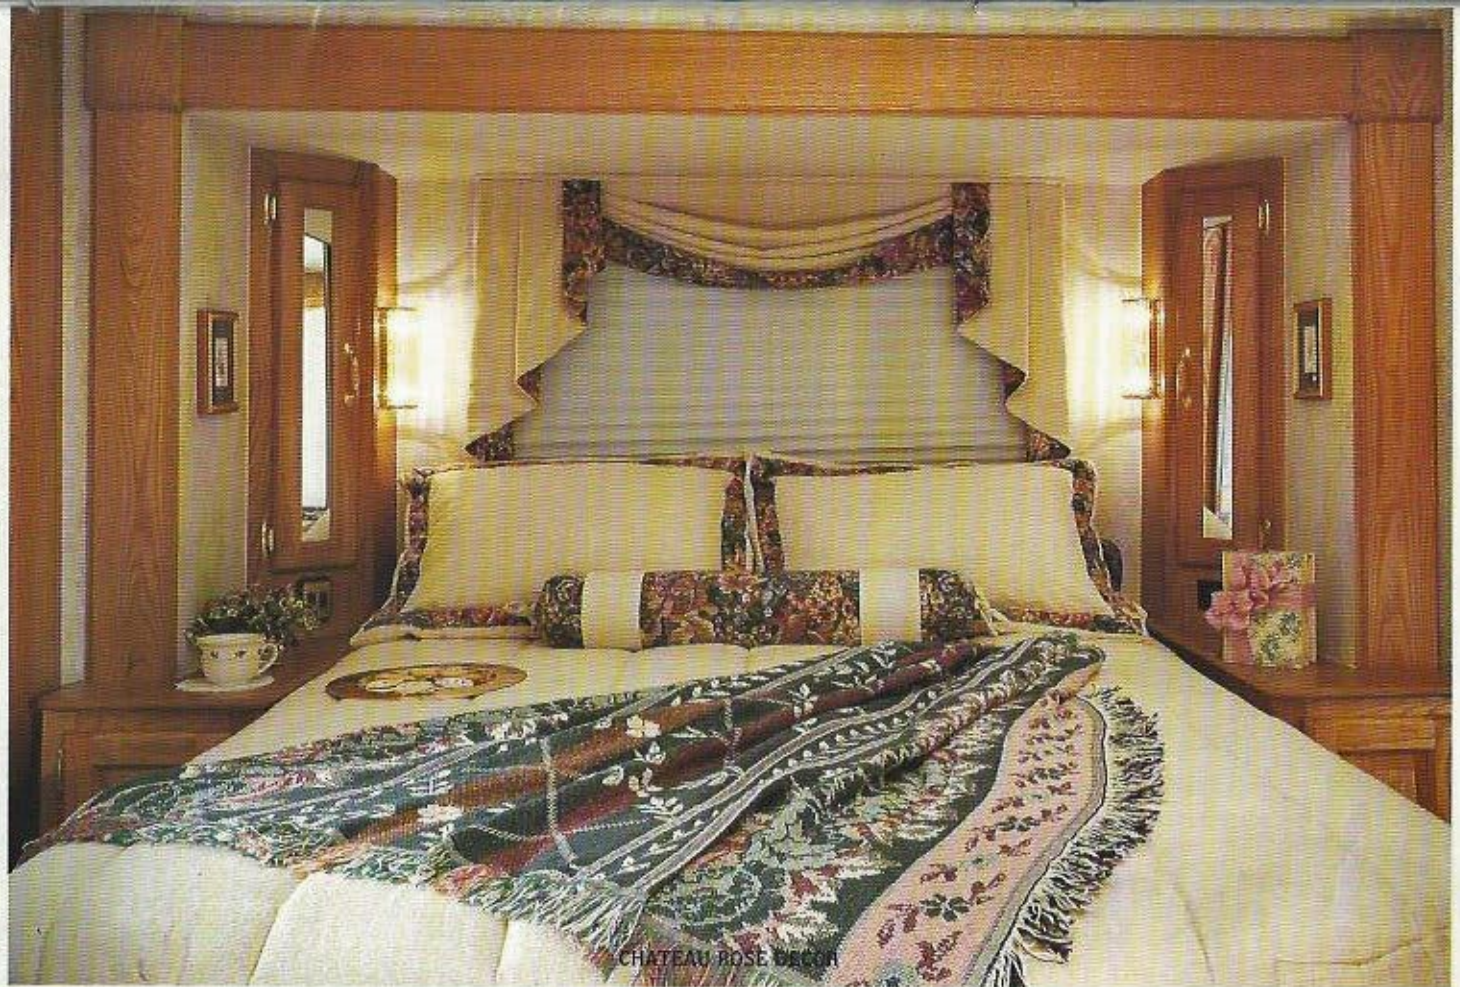

Teton® innovations include a tri-view medicine cabinet and wider vanity areas. The 102" wide body allows the vitreous china toilet to be turned sideways, creating even more room. A solid oak door has a built-in magazine rack and three towel bars.

Complete your household chores with an optional Whirlpool washer and dryer. And how's this for function — a full-width cosmetic drawer below the make-up vanity and an oak framed

Another beautiful option is a ceramic tile floor in all "Royal" bathrooms.

sliding mirror that conceals a window above the vanity. When it comes to beautifully coordinated, 6' high ceiling bedrooms, "Royal" leads in terms of quality, and durability.

You'll sleep like royalty on a 60" x 80" queen-size pedestal bed. A storage area below the bed can be easily revealed and held open with the assistance of gas struts. Oak cabinetry and the vanity offer plenty of room for storage and a convenient place to get ready for that evening out on the town. Solid oak raised panel and tambour doors cover the cabinet and TV area in the bedroom. The left hand shirt closet features two pull-out drawers and two shelf areas, while the other shirt closet boasts hanging space.