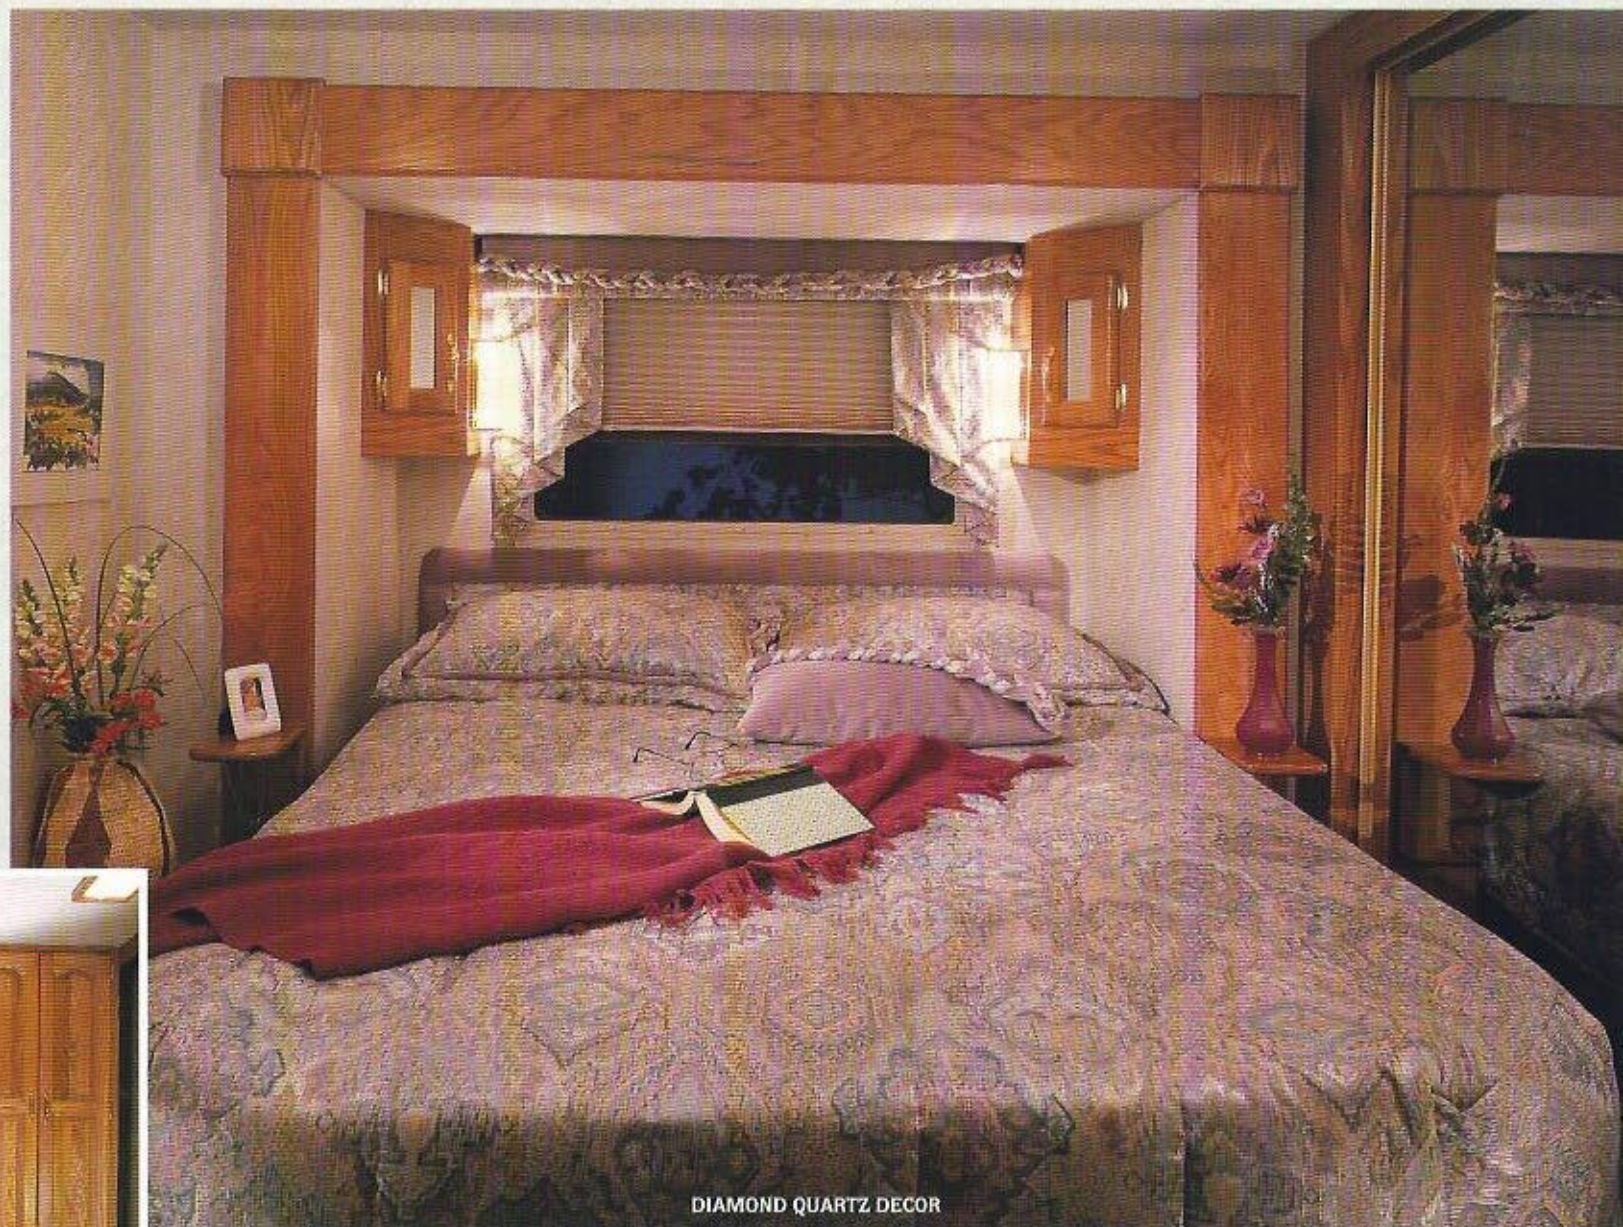

On the outside it's just another beautiful oak bedroom cabinet. Inside our shirt closets also provide adjustable shelves and you can even fit a 13-inch TV behind the overhead tambour doors.

Vanity lights and a counter you can sit at make this bedroom one of the most functional you can find anywhere! A brass framed mirror (new for '95) conceals the window above the vanity. "Grand" adds elegance and beauty with solid oak doors and drawer facings.

A 7-1/2 foot slideout offers many possibilities, including the option of a king size bed. The model shown features a 60" x 80" queen bed. You'll also find an 8-foot wide full-length mirrored wardrobe with a shoe shelf - standard.

DIAMOND QUARTZ DECOR

All "Grand" models offer cedar shelves in most wardrobes. Even the bedspreads, curtains and pillow shams have been carefully coordinated to the overall interior color scheme.

A whole-house attic ventilation system cools the roof cavity, making the home easier to cool and eliminates condensaiton while circulating fresh air inside the home. The roof and enclosed basement