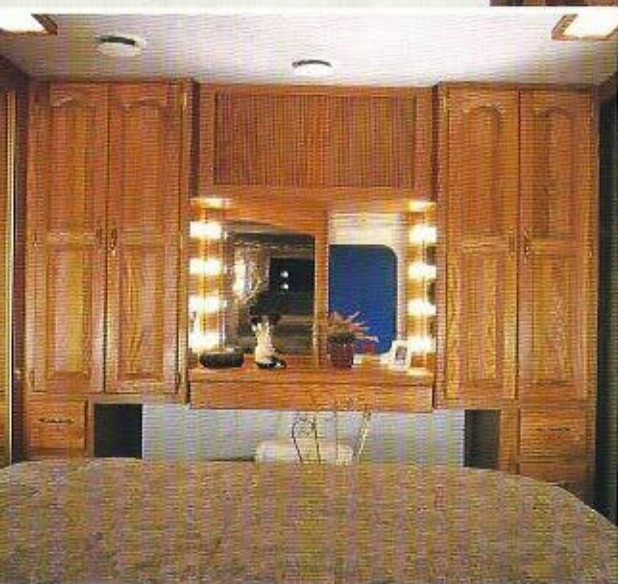

On the outside it's just another beautiful oak bedroom cabinet. Inside our shirt closets also provide adjustable shelves and you can even fit a 13-inch TV behind the overhead tambour doors.

Vanity lights and a counter you can sit at make this bedroom one of the most functional you can find anywhere! A brass framed mirror (new for '95) conceals the window above the vanity. "Grand" adds elegance and beauty with solid oak doors and drawer facings.

A 7-1/2 foot slideout offers many possibilities, including the option of a king size bed. The model shown features a 60" x 80" queen bed. You'll also find an 8-foot wide full-length mirrored wardrobe with a shoe shelf - standard.

DIAMOND QUARTZ DECOR

All "Grand" models offer cedar shelves in most wardrobes. Even the bedspreads, curtains and pillow shams have been carefully coordinated to the overall interior color scheme.

A whole-house attic ventilation system cools the roof cavity, making the home easier to cool and eliminates condensaiton while circulating fresh air inside the home. The roof and enclosed basement