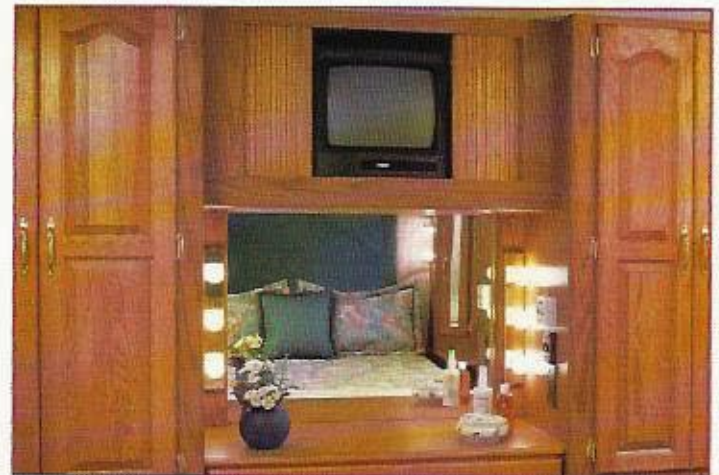

Mountain Breeze Decor