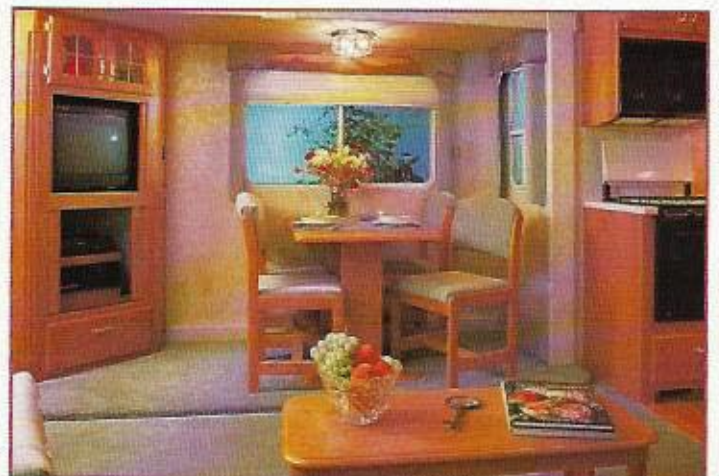

← Opposing slide-outs even in 30' models →

Mountain Breeze Decor

"Prestige" is the lightest weight fifth wheel Teton® has produced in the last 12 years!

The "Prestige" is beautifully equipped with features you'd never think could be possible in 'affordable' models.

"Prestige", as well as "Royal" and "Grand", offers double and triple slide-outs, vacu-bond hard wall sidewalls, vented attic, 7" roof with R-25 insulation factor, ducted air conditioning and dual ducted furnaces with 62,000 BTU's of heat on all 35', 37' and 40' models.

#### Bedroom features

- Adjustable shelves and clothes bars in both shirt closets
- Two night stands
- Full-length, mirrored wardrobe
- Underbed storage held open with gas struts (N/A XL bedroom slide-outs)
- Special makeup vanity with cosmetic drawer and oak vanity stool with upholstered cushion
- Garden tub and shower
- Tambour doors conceal the TV space above the make-up vanity

Teton Homes® pioneered the extra long slide-out which adds sufficient space for a dinette and hide-a-bed couch.

Mountain Breeze Decor