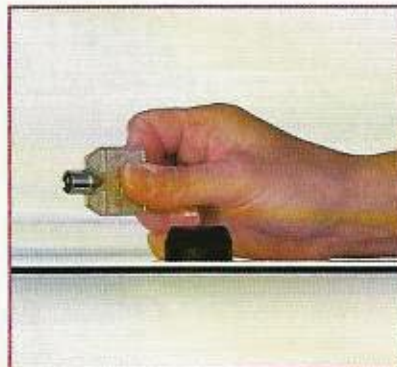

Optional HWH hydraulic
leveling system
RO, GR

2" thick
laminated
luggage doors
with R-10
insulating
factor.
Rugged vice
action keyed
cam locks.
RO, GR, PR

LP bottles on slide-out tray
RO, GR, PR

RO indicates available in "Royal" Models • GR indicates available in "Grand" models. • PR indicates available in "Prestige models."