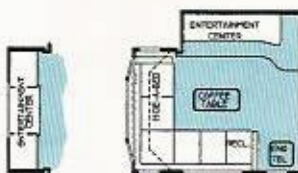

Royal 102" Wide Body

Featuring triple slideout floor plans

37' MIAMI III ROYAL

37' LOUISVILLE III ROYAL

37' ORLANDO III ROYAL

37' SAN CLEMENTE III ROYAL

40' DENVER III ROYAL

40' ATLANTA III ROYAL

40' TAMPA III ROYAL

40' SAN FRANCISCO III ROYAL

OPTION "A"

OPTION "B"

OPTION "C"

OPTION "D"

OPTION "E"

OPTION "F"