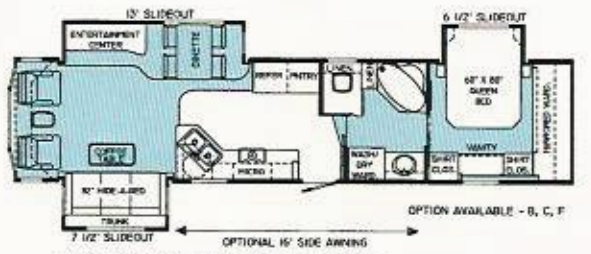

Royal 102" Wide Body

Featuring triple slideout floor plans

37' MIAMI III ROYAL

37' LOUISVILLE III ROYAL

37' ORLANDO III ROYAL

37' SAN CLEMENTE III ROYAL

40' DENVER III ROYAL

40' ATLANTA III ROYAL

40' TAMPA III ROYAL

40' SAN FRANCISCO III ROYAL

OPTION "A"

OPTION "B"

OPTION "C"

OPTION "D"

OPTION "E"

OPTION "F"