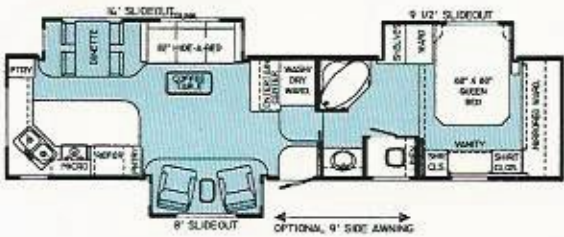

Royal 102" Wide Body

Featuring triple slideout floor plans

37' MIAMI III ROYAL

37' LOUISVILLE III ROYAL

37' ORLANDO III ROYAL

37' SAN CLEMENTE III ROYAL

40' DENVER III ROYAL

40' ATLANTA III ROYAL

40' TAMPA III ROYAL

40' SAN FRANCISCO III ROYAL

OPTION "A"

OPTION "B"

OPTION "C"

OPTION "D"

OPTION "E"

OPTION "F"