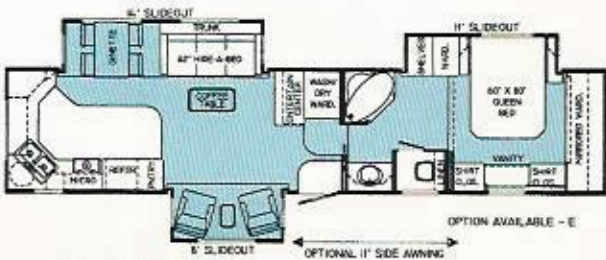

Royal 102" Wide Body

Featuring triple slideout floor plans

37' MIAMI III ROYAL

37' LOUISVILLE III ROYAL

37' ORLANDO III ROYAL

37' SAN CLEMENTE III ROYAL

40' DENVER III ROYAL

40' ATLANTA III ROYAL

40' TAMPA III ROYAL

40' SAN FRANCISCO III ROYAL

OPTION "A"

OPTION "B"

OPTION "C"

OPTION "D"

OPTION "E"

OPTION "F"