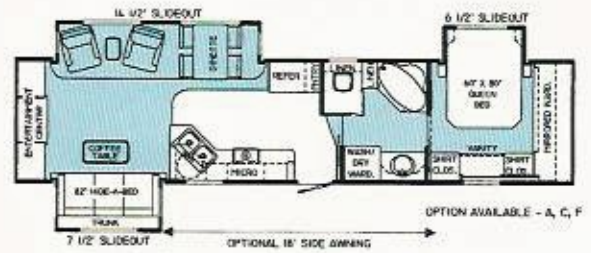

Royal 102" Wide Body

Featuring triple slideout floor plans

37' MIAMI III ROYAL

37' LOUISVILLE III ROYAL

37' ORLANDO III ROYAL

37' SAN CLEMENTE III ROYAL

40' DENVER III ROYAL

40' ATLANTA III ROYAL

40' TAMPA III ROYAL

40' SAN FRANCISCO III ROYAL

OPTION "A"

OPTION "B"

OPTION "C"

OPTION "D"

OPTION "E"

OPTION "F"