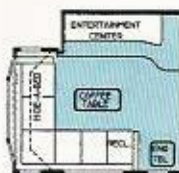

Royal 102" Wide Body

Featuring triple slideout floor plans

37' MIAMI III ROYAL

37' LOUISVILLE III ROYAL

37' ORLANDO III ROYAL

37' SAN CLEMENTE III ROYAL

40' DENVER III ROYAL

40' ATLANTA III ROYAL

40' TAMPA III ROYAL

40' SAN FRANCISCO III ROYAL

OPTION "A"

OPTION "B"

OPTION "C"

OPTION "D"

OPTION "E"

OPTION "F"