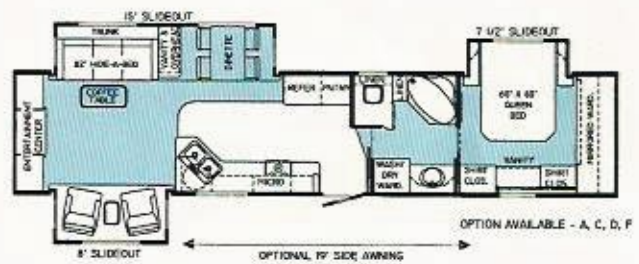

Royal 102" Wide Body

Featuring triple slideout floor plans

37' MIAMI III ROYAL

37' LOUISVILLE III ROYAL

37' ORLANDO III ROYAL

37' SAN CLEMENTE III ROYAL

40' DENVER III ROYAL

40' ATLANTA III ROYAL

40' TAMPA III ROYAL

40' SAN FRANCISCO III ROYAL

OPTION "A"

OPTION "B"

OPTION "C"

OPTION "D"

OPTION "E"

OPTION "F"