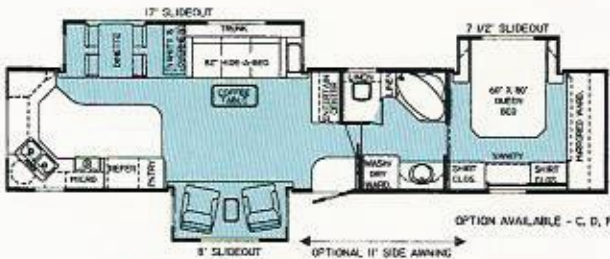

Royal 102" Wide Body

Featuring triple slideout floor plans

37' MIAMI III ROYAL

37' LOUISVILLE III ROYAL

37' ORLANDO III ROYAL

37' SAN CLEMENTE III ROYAL

40' DENVER III ROYAL

40' ATLANTA III ROYAL

40' TAMPA III ROYAL

40' SAN FRANCISCO III ROYAL

OPTION "A"

OPTION "B"

OPTION "C"

OPTION "D"

OPTION "E"

OPTION "F"