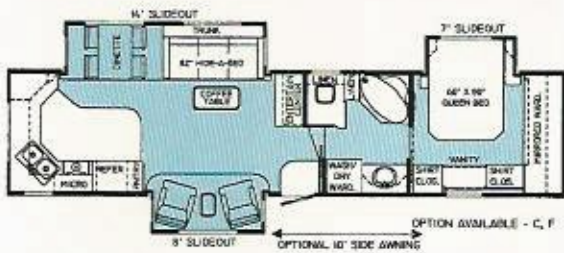

Royal 102" Wide Body

Featuring triple slideout floor plans

37' MIAMI III ROYAL

37' LOUISVILLE III ROYAL

37' ORLANDO III ROYAL

37' SAN CLEMENTE III ROYAL

40' DENVER III ROYAL

40' ATLANTA III ROYAL

40' TAMPA III ROYAL

40' SAN FRANCISCO III ROYAL

OPTION "A"

OPTION "B"

OPTION "C"

OPTION "D"

OPTION "E"

OPTION "F"