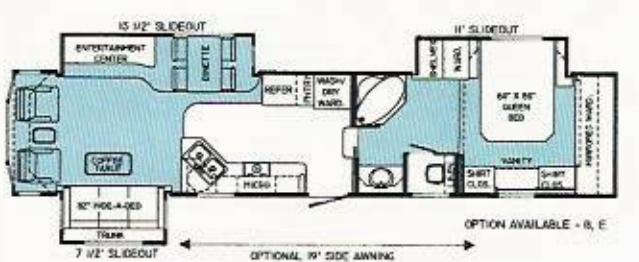

Royal 102" Wide Body

Featuring triple slideout floor plans

37' MIAMI III ROYAL

37' LOUISVILLE III ROYAL

37' ORLANDO III ROYAL

37' SAN CLEMENTE III ROYAL

40' DENVER III ROYAL

40' ATLANTA III ROYAL

40' TAMPA III ROYAL

40' SAN FRANCISCO III ROYAL

OPTION "A"

OPTION "B"

OPTION "C"

OPTION "D"

OPTION "E"

OPTION "F"