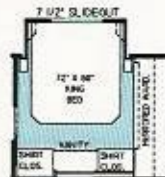

Royal 102" Wide Body

Featuring triple slideout floor plans

37' MIAMI III ROYAL

37' LOUISVILLE III ROYAL

37' ORLANDO III ROYAL

37' SAN CLEMENTE III ROYAL

40' DENVER III ROYAL

40' ATLANTA III ROYAL

40' TAMPA III ROYAL

40' SAN FRANCISCO III ROYAL

OPTION "A"

OPTION "B"

OPTION "C"

OPTION "D"

OPTION "E"

OPTION "F"