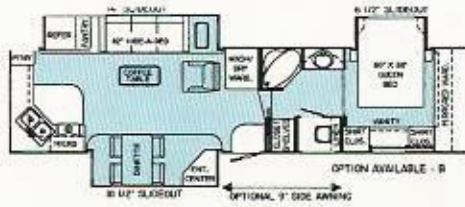

Prestige & Grand

Featuring triple slide-out floor plans

30' PHOENIX III PRESTIGE / GRAND

35' SAN ANTONIO III PRESTIGE / GRAND

35' ST. PAUL III PRESTIGE / GRAND

37' LOUISVILLE III PRESTIGE / GRAND

35' TUCSON III PRESTIGE / GRAND

37' SAN CLEMENTE III PRESTIGE / GRAND

37' MIAMI III PRESTIGE / GRAND

40' ATLANTA III PRESTIGE / GRAND

37' ORLANDO III PRESTIGE / GRAND

40' SAN FRANCISCO III PRESTIGE / GRAND

40' DENVER III PRESTIGE / GRAND

40' CASPER III PRESTIGE / GRAND

40' TAMPA III PRESTIGE / GRAND

OPTION 'A' OPTION 'B' OPTION 'C' OPTION 'D'