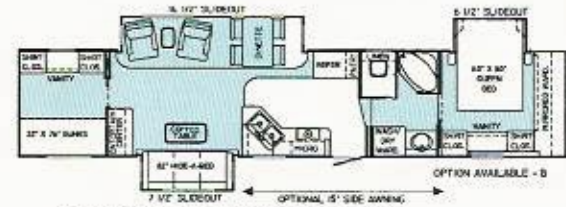

Prestige & Grand

Featuring triple slide-out floor plans

30' PHOENIX III PRESTIGE / GRAND

35' SAN ANTONIO III PRESTIGE / GRAND

35' ST. PAUL III PRESTIGE / GRAND

37' LOUISVILLE III PRESTIGE / GRAND

35' TUCSON III PRESTIGE / GRAND

37' SAN CLEMENTE III PRESTIGE / GRAND

37' MIAMI III PRESTIGE / GRAND

40' ATLANTA III PRESTIGE / GRAND

37' ORLANDO III PRESTIGE / GRAND

40' SAN FRANCISCO III PRESTIGE / GRAND

40' DENVER III PRESTIGE / GRAND

40' CASPER III PRESTIGE / GRAND

40' TAMPA III PRESTIGE / GRAND

OPTION 'A' OPTION 'B' OPTION 'C' OPTION 'D'