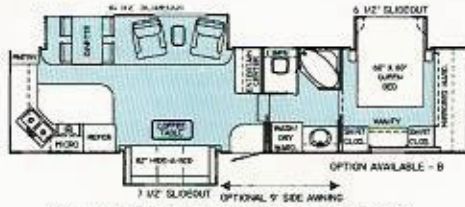

Prestige & Grand

Featuring triple slide-out floor plans

30' PHOENIX III PRESTIGE / GRAND

35' SAN ANTONIO III PRESTIGE / GRAND

35' ST. PAUL III PRESTIGE / GRAND

37' LOUISVILLE III PRESTIGE / GRAND

35' TUCSON III PRESTIGE / GRAND

37' SAN CLEMENTE III PRESTIGE / GRAND

37' MIAMI III PRESTIGE / GRAND

40' ATLANTA III PRESTIGE / GRAND

37' ORLANDO III PRESTIGE / GRAND

40' SAN FRANCISCO III PRESTIGE / GRAND

40' DENVER III PRESTIGE / GRAND

40' CASPER III PRESTIGE / GRAND

40' TAMPA III PRESTIGE / GRAND

OPTION 'A' OPTION 'B' OPTION 'C' OPTION 'D'