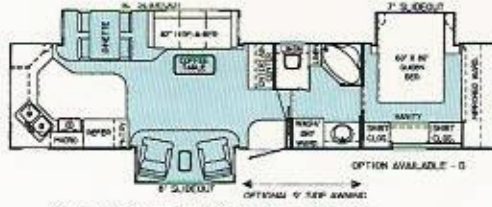

Prestige & Grand

Featuring triple slide-out floor plans

30' PHOENIX III PRESTIGE / GRAND

35' SAN ANTONIO III PRESTIGE / GRAND

35' ST. PAUL III PRESTIGE / GRAND

37' LOUISVILLE III PRESTIGE / GRAND

35' TUCSON III PRESTIGE / GRAND

37' SAN CLEMENTE III PRESTIGE / GRAND

37' MIAMI III PRESTIGE / GRAND

40' ATLANTA III PRESTIGE / GRAND

37' ORLANDO III PRESTIGE / GRAND

40' SAN FRANCISCO III PRESTIGE / GRAND

40' DENVER III PRESTIGE / GRAND

40' CASPER III PRESTIGE / GRAND

40' TAMPA III PRESTIGE / GRAND

OPTION 'A' OPTION 'B' OPTION 'C' OPTION 'D'