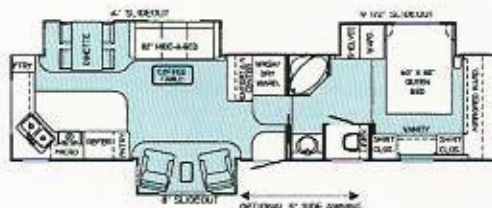

Prestige & Grand

Featuring triple slide-out floor plans

30' PHOENIX III PRESTIGE / GRAND

35' SAN ANTONIO III PRESTIGE / GRAND

35' ST. PAUL III PRESTIGE / GRAND

37' LOUISVILLE III PRESTIGE / GRAND

35' TUCSON III PRESTIGE / GRAND

37' SAN CLEMENTE III PRESTIGE / GRAND

37' MIAMI III PRESTIGE / GRAND

40' ATLANTA III PRESTIGE / GRAND

37' ORLANDO III PRESTIGE / GRAND

40' SAN FRANCISCO III PRESTIGE / GRAND

40' DENVER III PRESTIGE / GRAND

40' CASPER III PRESTIGE / GRAND

40' TAMPA III PRESTIGE / GRAND

OPTION 'A' OPTION 'B' OPTION 'C' OPTION 'D'