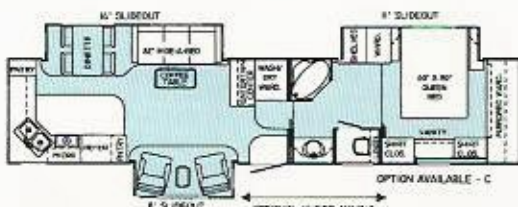

Prestige & Grand

Featuring triple slide-out floor plans

30' PHOENIX III PRESTIGE / GRAND

35' SAN ANTONIO III PRESTIGE / GRAND

35' ST. PAUL III PRESTIGE / GRAND

37' LOUISVILLE III PRESTIGE / GRAND

35' TUCSON III PRESTIGE / GRAND

37' SAN CLEMENTE III PRESTIGE / GRAND

37' MIAMI III PRESTIGE / GRAND

40' ATLANTA III PRESTIGE / GRAND

37' ORLANDO III PRESTIGE / GRAND

40' SAN FRANCISCO III PRESTIGE / GRAND

40' DENVER III PRESTIGE / GRAND

40' CASPER III PRESTIGE / GRAND

40' TAMPA III PRESTIGE / GRAND

OPTION 'A' OPTION 'B' OPTION 'C' OPTION 'D'