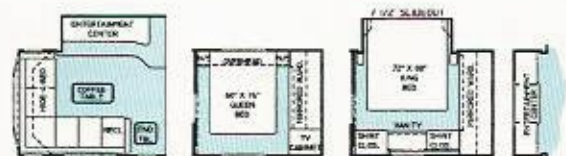

OPTION 'A'   OPTION 'B'   OPTION 'C'   OPTION 'D'