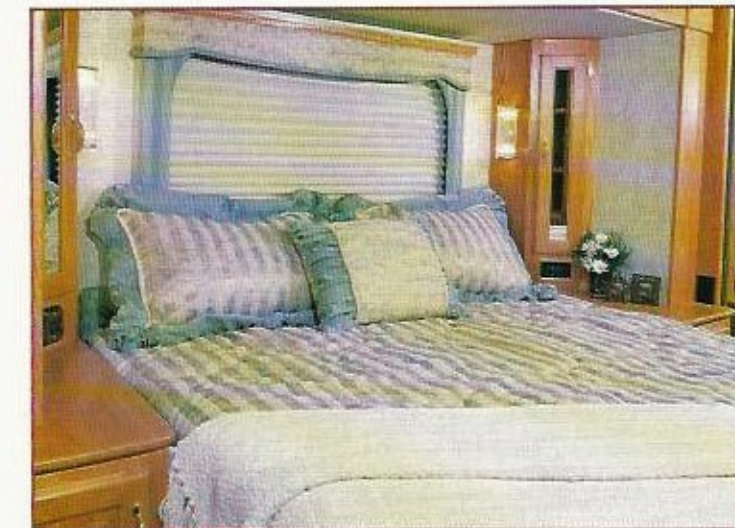

Dom Perignon Decor

Climate control testing by an independent laboratory has proven that "Royal" has superior heating & cooling to any RV tested. "Royal maintains 70°F at -30°F outside with optional Arctic Pac and storm windows.

10-Year Ultrastructure Warranty on all Royals.