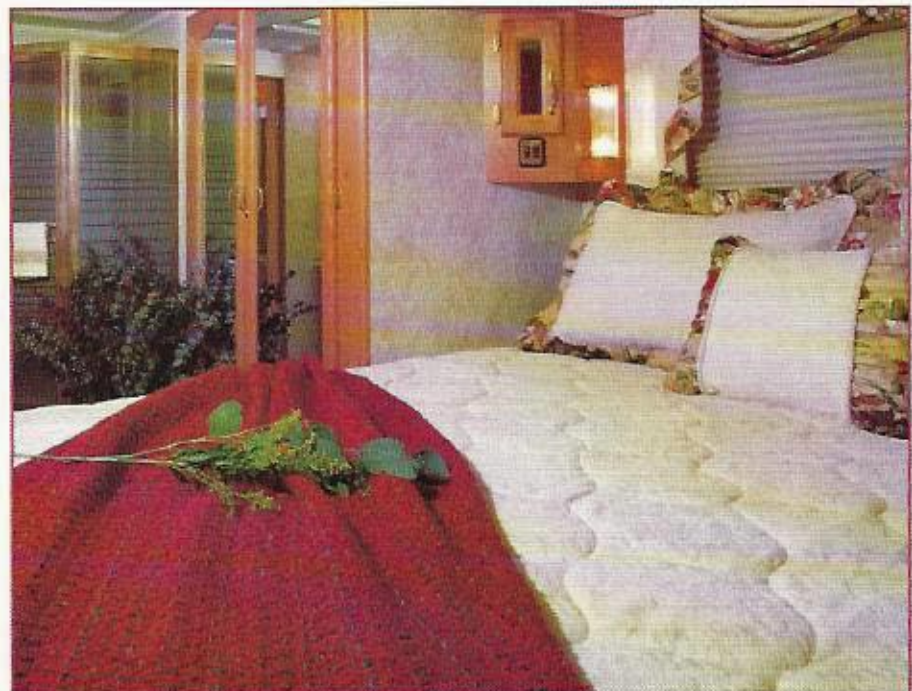

"Grand" models by Teton® are in a high end class, having many of the same features as the "Royal".

- Leaded glass
- Mood lighting
- Raised panel oak doors
- Day and night shades (Standard on all models) w/ color coordinated micro mini blinds in kitchen & bathroom
- Professionally designed interiors
- Swivel glider recliners
- Hide-a-bed couch
- Optional oak plank floors in kitchen and entryways
- Rear or center kitchen
- Wrap around rear kitchens (some models)
- Abundant counter and cabinet space
- Standard whirlpool full-size spacesaver microwave ovens
- Optional dishwasher in most models
- Optional side-by-side domestic refrigerator
- 225 cubic feet of exterior storage space
- 2" thick insulated luggage doors with vice-action locks
- Solid oak tambour door above the bedroom vanity conceals TV area
- Adjustable shelves in shirt closets
- Vanity lights
- Brass framed mirror conceals window above vanity
- Optional king size bed in some models
- Standard 8' wide full-length mirrored wardrobe w/ shoe shelf
- Cedar shelves in most wardrobes
- Bedspreads, curtains and pillow shams & dust ruffle coordinated to the overall interior color scheme
- Roof and enclosed basement with R-25 insulation value
- Optional Arctic Pac and storm windows

Chardonnay Decor

Cabernet Decor

King size bed pictured Chardonnay Decor