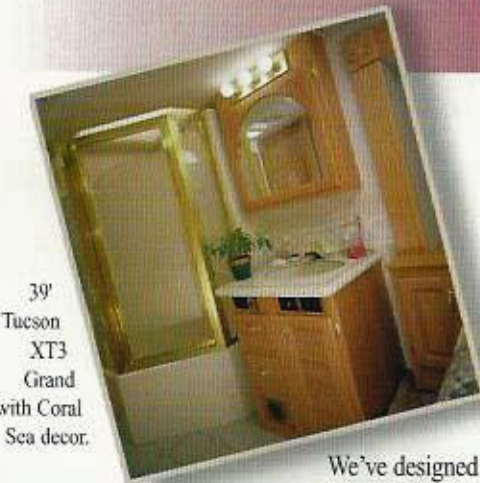

The Hallmark of Gracious Living

The neo-angle garden tub is enclosed with glass side and door panels featuring frosted decorator designs on the glass. It's trimmed with brass and there is an opaque frosted skylight above.

The bath vanity features the optional Corian® counter top including decorator coordinated color band and integral wash basin with a single lever faucet.

In the bedroom area is the 60"x 80" queen size bed with matching bed spread, window treatment, and head board with mirrored cabinets above the bed. Across the front is the mirrored wardrobe and not shown are his and hers shirt closets with one set of drawers below, a dressing vanity with oak framed mirror and a deluxe vanity chair.

39'
Tucson
XT3
Grand
with Coral
Sea decor.

We've designed our bathroom and bedroom suite with a spacious open area giving you much more room to move about. This area features beautiful oak cabinets with elegantly engraved designs, brass towel rings, enclosed toilet compartment, washer/dryer cabinet with new design and 3-bulb cosmetic light bar, bi-fold curtain between the bedroom and bathroom.