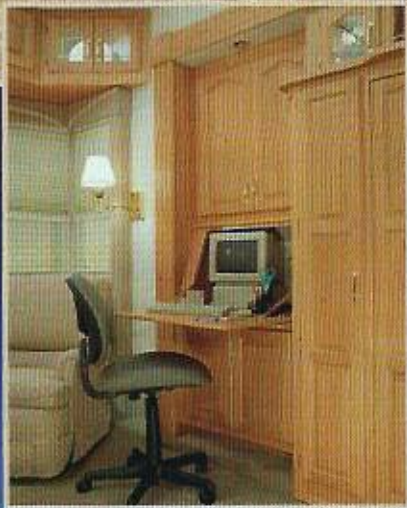

A computer desk is standard in all 36' and 39' XT3 models (optional in 36' RK Monterey XT3 model) with a separate phone jack for your computer.

39' Kingman XT3 featured with an optional A&E 9000 24' awning.

Prestige

The Full Measure of Comfort

The rear walls-around dinette with 40" round glass top table and 4 residential-style upholstered chairs is standard in the Monterey, Tucson and Vail models. The ceramic tile floor is optional.