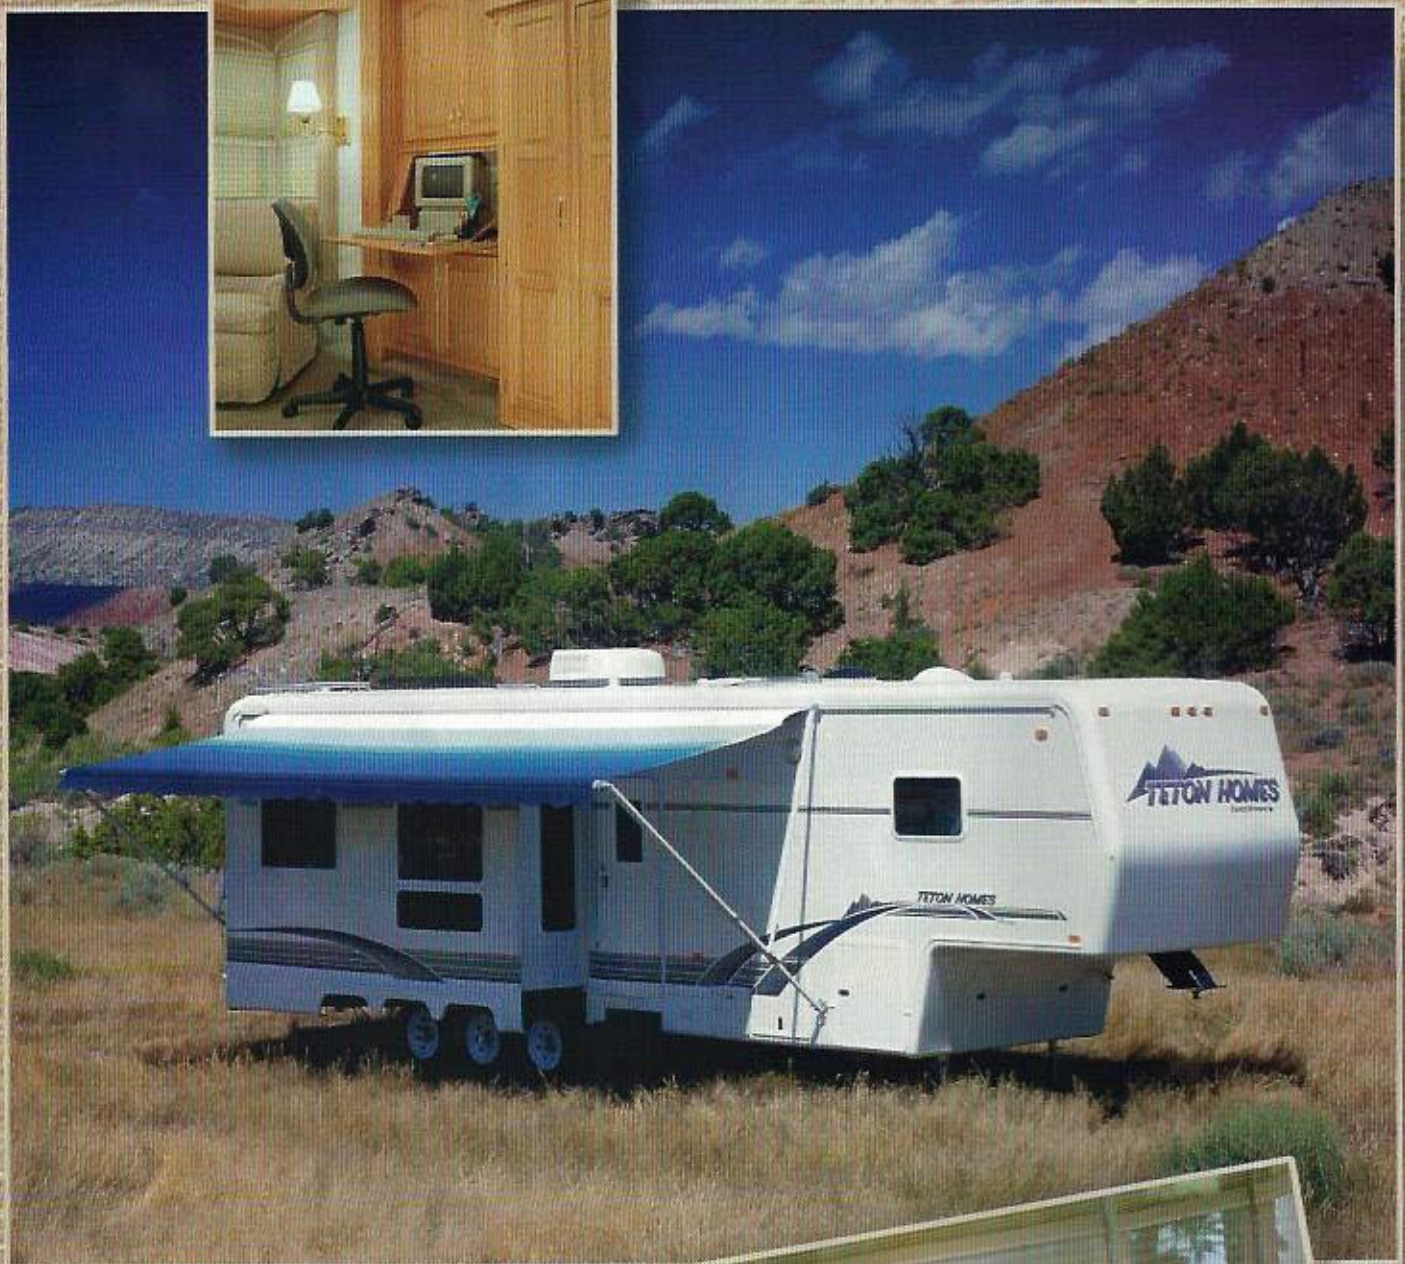

A computer desk is standard in all 36' and 39' XT3 models (optional in 36' RK Monterey XT3 model) with a separate phone jack for your computer.

39' Kingman XT3 featured with an optional A&E 9000 24' awning.

Prestige

The Full Measure of Comfort

The rear walls-around dinette with 40" round glass top table and 4 residential-style upholstered chairs is standard in the Monterey, Tucson and Vail models. The ceramic tile floor is optional.

*The tile floor has been changed from 8" to 12" squares, using a new color and a new brand name.

Prestige offers a 3 year limited ultrastructure warranty