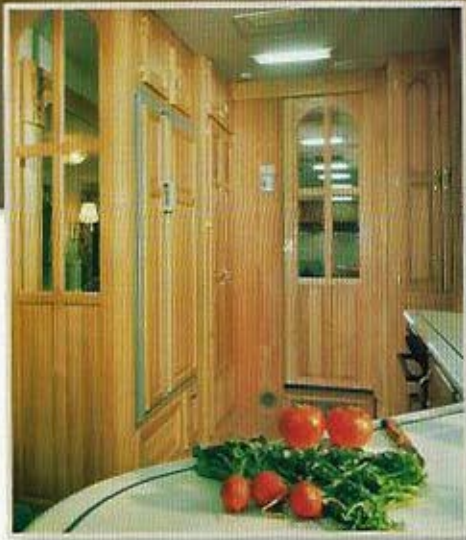

# Royal

102" Wide Body

## The Ultimate in Luxury

Bose surround sound is optional in the Royal, Grand, Prestige

40' Kingman XT3 Royal with Rose Arbor decor

Kitchen features include raised oak mirrored panels and the optional radius Corian® counter top with an inlaid color accent and matching sink covers, in Royal & Grand, San Antonio San Diego, San Gabriel & Augusta models.