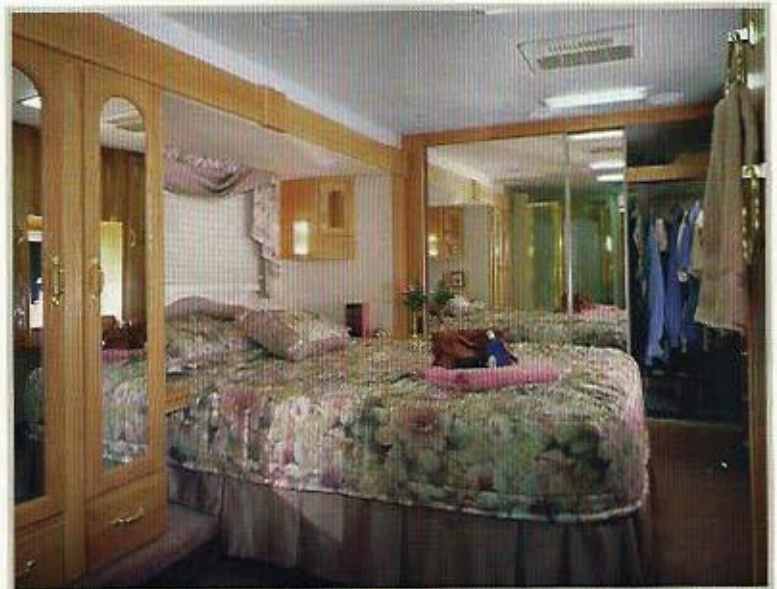

## The Ultimate in Luxury

Bose surround sound is optional in the Royal, Grand, Prestige

40' Kingman XT3 Royal with Rose Arbor decor

Kitchen features include raised oak mirrored panels and the optional radius Corian® counter top with an inlaid color accent and matching sink covers, in Royal & Grand, San Antonio San Diego, San Gabriel & Augusta models.

Royal's open design in the master suite includes the spacious mirrored wardrobe, two shirt closets (not visible), and to the left, a smaller wardrobe & linen cabinet with 2 large drawers below, and mirrored doors.