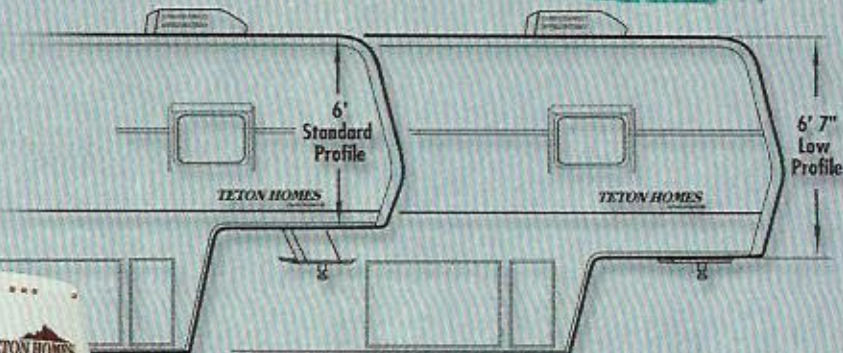

Low Profile

Grand's low profile option eliminates stairs between bath and bedroom and creates a ceiling height of 6'7" throughout the suite. It also offers increased height in the bedroom slide-out and enhanced closet space. NOTE: Your truck bed must feature low profile styling to provide necessary truck-to-trailer clearance.

This 40' Cheyenne Grand XT3 is highlighted by bold graphics in black cherry, rosewood and burgundy.

Grand

Grand is backed by a 5 year limited ultrastructure warranty.

Open, spacious Grand bedroom and bath suites feature lavish decors and luxurious features. Included are a fitted bedspread and dust ruffle that coordinate with swag draperies. Designer day/night shades have a black-out feature for complete privacy. The hinged pedestal bed conceals a large underbed storage compartment. This model has optional shirt closets with drawers and a full mirrored wardrobe. King size beds are available in all Grand floor plans.