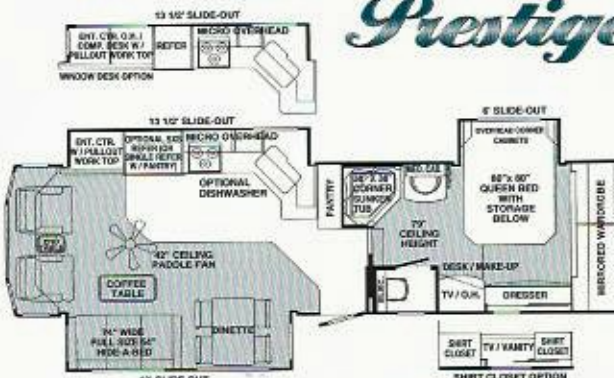

# Prestige

96" WIDE

40 LAS VEGAS XT3

# Prestige Tradition Expedition

PR / TR / EX 102" WIDE

33' SHERIDAN XT3

35' SARATOGA XT3