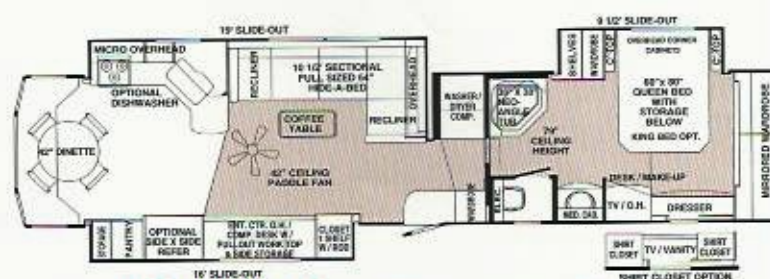

# Grand

102" WIDE

38' CHEYENNE XT3

38' NEWCASTLE XT3

40' ASPEN XT3

40' VAIL XT3

40' TUCSON XT3

# Prestige

96" WIDE

40 LAS VEGAS XT3

# Prestige Tradition Expedition

PR / TR / EX 102" WIDE

33' SHERIDAN XT3

35' SARATOGA XT3