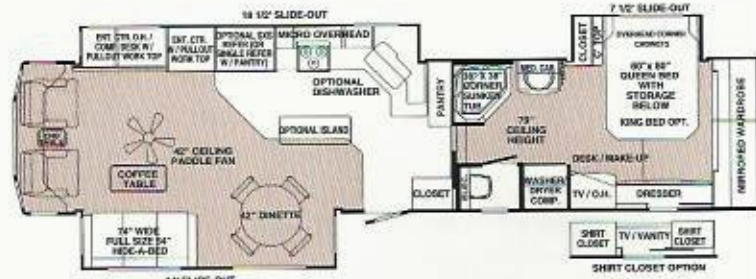

# Grand

102" WIDE

38' CHEYENNE XT3

38' NEWCASTLE XT3

40' ASPEN XT3

40' VAIL XT3

40' TUCSON XT3

# Prestige

96" WIDE

40 LAS VEGAS XT3

# Prestige Tradition Expedition

PR / TR / EX 102" WIDE

33' SHERIDAN XT3

35' SARATOGA XT3