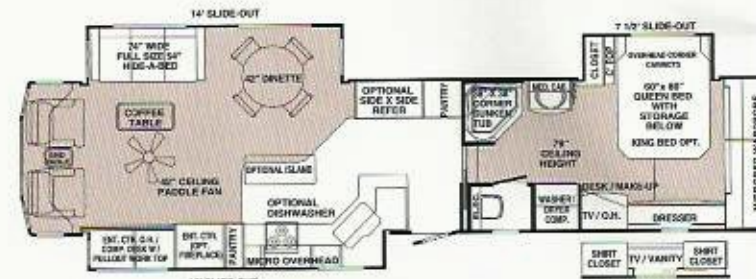

# Grand

102" WIDE

38' CHEYENNE XT3

38' NEWCASTLE XT3

40' ASPEN XT3

40' VAIL XT3

40' TUCSON XT3

# Prestige

96" WIDE

40 LAS VEGAS XT3

# Prestige Tradition Expedition

PR / TR / EX 102" WIDE

33' SHERIDAN XT3

35' SARATOGA XT3