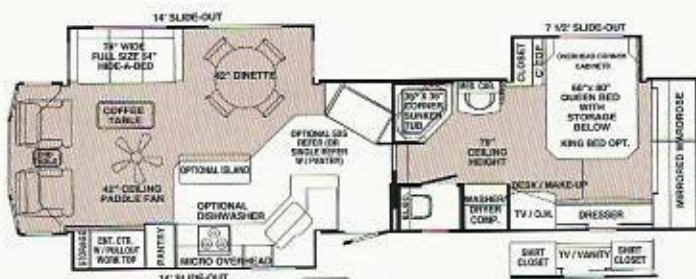

# Grand

102" WIDE

38' CHEYENNE XT3

38' NEWCASTLE XT3

40' ASPEN XT3

40' VAIL XT3

40' TUCSON XT3

# Prestige

96" WIDE

40 LAS VEGAS XT3

# Prestige Tradition Expedition

PR / TR / EX 102" WIDE

33' SHERIDAN XT3

35' SARATOGA XT3