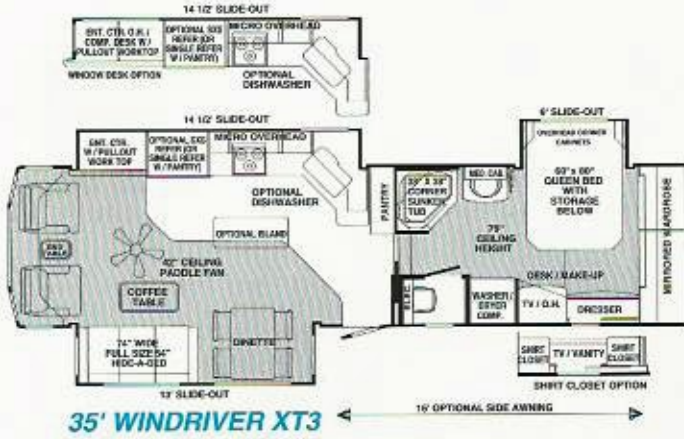

# Prestige Tradition Expedition

PR / TR / EX 102" WIDE

Note: Coffee and end tables are standard in the Grand & Prestige and optional in the Expedition & Tradition. King beds are available in all Grands, and in the Cheyennes and Newcastles, in the Prestige, Tradition, and Expedition model lines.