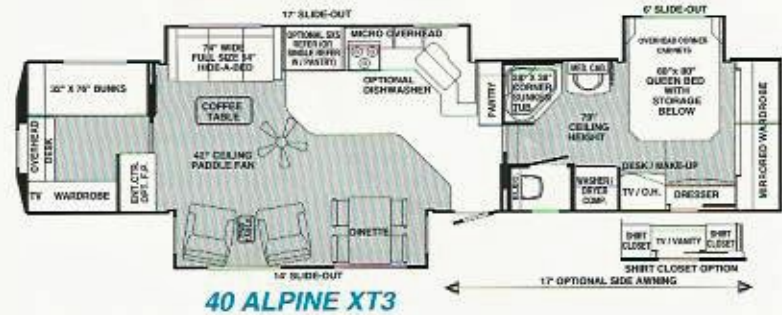

# Prestige Tradition Expedition

PR / TR / EX 102" WIDE

Note: Coffee and end tables are standard in the Grand & Prestige and optional in the Expedition & Tradition. King beds are available in all Grands, and in the Cheyennes and Newcastles, in the Prestige, Tradition, and Expedition model lines.