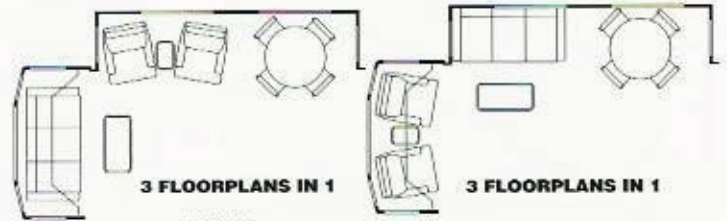

# Prestige Tradition Expedition

PR / TR / EX 102" WIDE

Note: Coffee and end tables are standard in the Grand & Prestige and optional in the Expedition & Tradition. King beds are available in all Grands, and in the Cheyennes and Newcastles, in the Prestige, Tradition, and Expedition model lines.