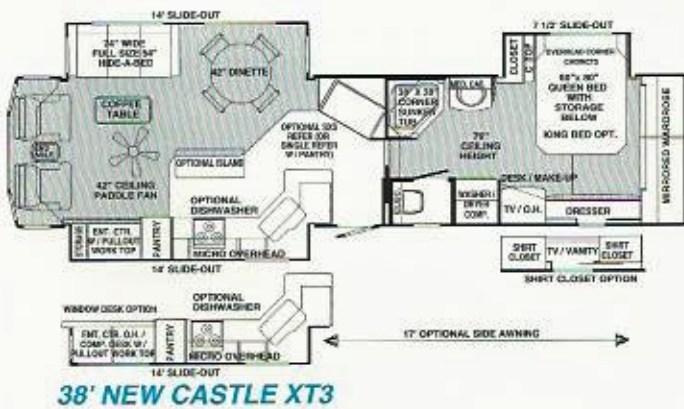

# Prestige Tradition Expedition

PR / TR / EX 102" WIDE

Note: Coffee and end tables are standard in the Grand & Prestige and optional in the Expedition & Tradition. King beds are available in all Grands, and in the Cheyennes and Newcastles, in the Prestige, Tradition, and Expedition model lines.