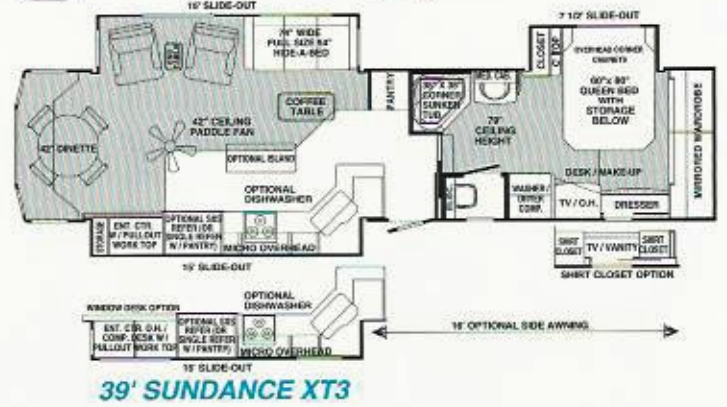

# Prestige Tradition Expedition

PR / TR / EX 102" WIDE

Note: Coffee and end tables are standard in the Grand & Prestige and optional in the Expedition & Tradition. King beds are available in all Grands, and in the Cheyennes and Newcastles, in the Prestige, Tradition, and Expedition model lines.