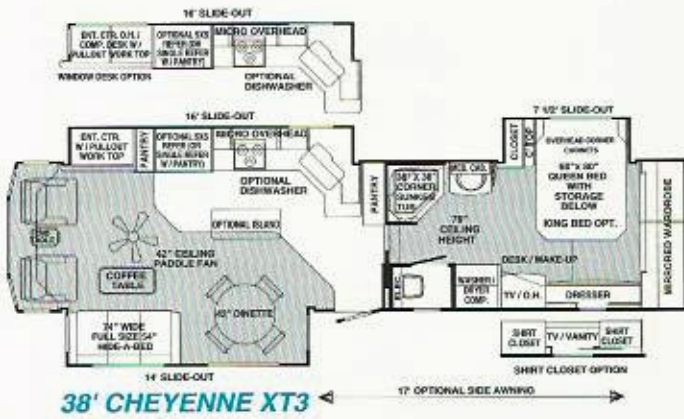

# Prestige Tradition Expedition

PR / TR / EX 102" WIDE

Note: Coffee and end tables are standard in the Grand & Prestige and optional in the Expedition & Tradition. King beds are available in all Grands, and in the Cheyennes and Newcastles, in the Prestige, Tradition, and Expedition model lines.