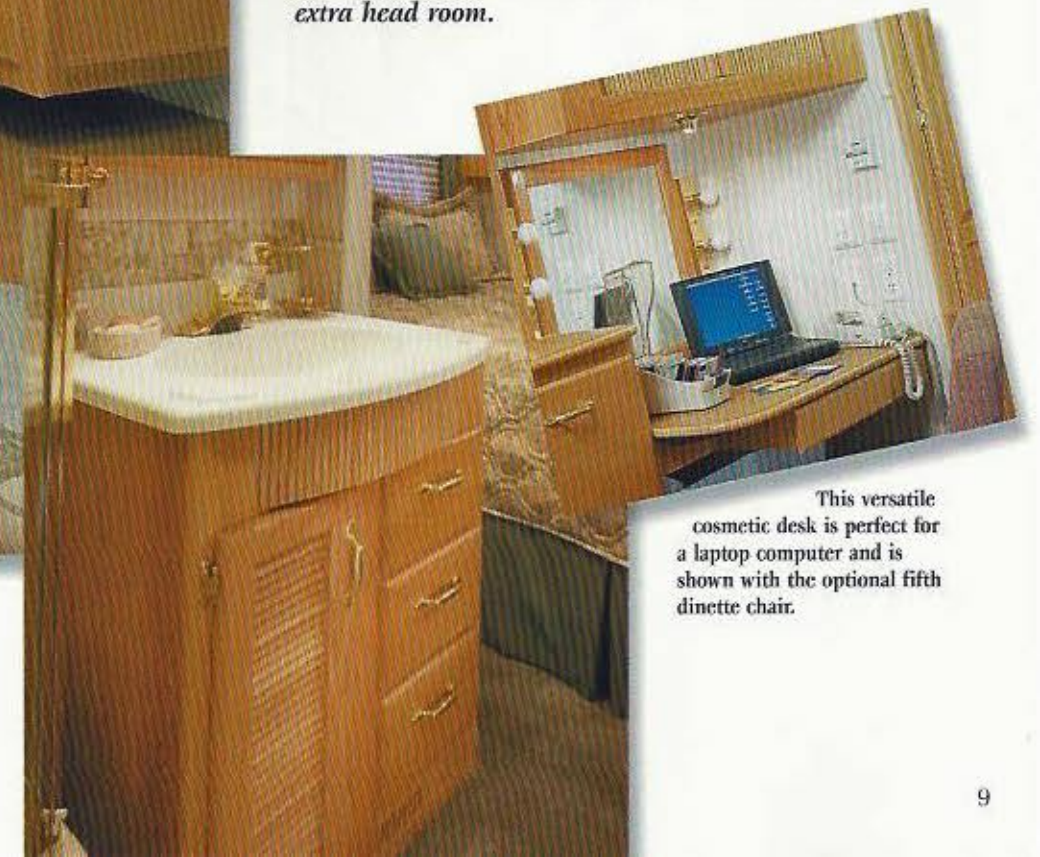

# Tradition Experiencing Life's Dreams

If this kitchen looks like something from a luxurious home, that's because it's in a Teton! In addition to a full complement of standard appliances, and incredible storage, you'll appreciate Corian counter tops with color inlays. An optional *flip-up counter extension and matching fold-away range cover* dramatically increase counter space. A dishwasher is available, too.

Also shown are options designed to enhance your lifestyle. Included are a coffee table and a *desk with*

*windows, handy pull out work top and tray for computer keyboard, a file drawer and plenty of storage for computer components.*

This 35' Windriver XT3 Tradition features sage decor.

Tradition's luxurious bedroom suite features *day/night shades which have a black-out feature for total privacy.* A versatile desk with file drawers is also a vanity table with make-up lights to serve your individual needs. Choose an optional 5th dinette chair in lieu of a vanity stool. A washer/dryer cabinet is standard as is a *molded one piece lavatory basin and countertop with backsplash.* A *sunken bathtub has a lower edge for easy entry and a taller enclosure for extra head room.*

This versatile cosmetic desk is perfect for a laptop computer and is shown with the optional fifth dinette chair.