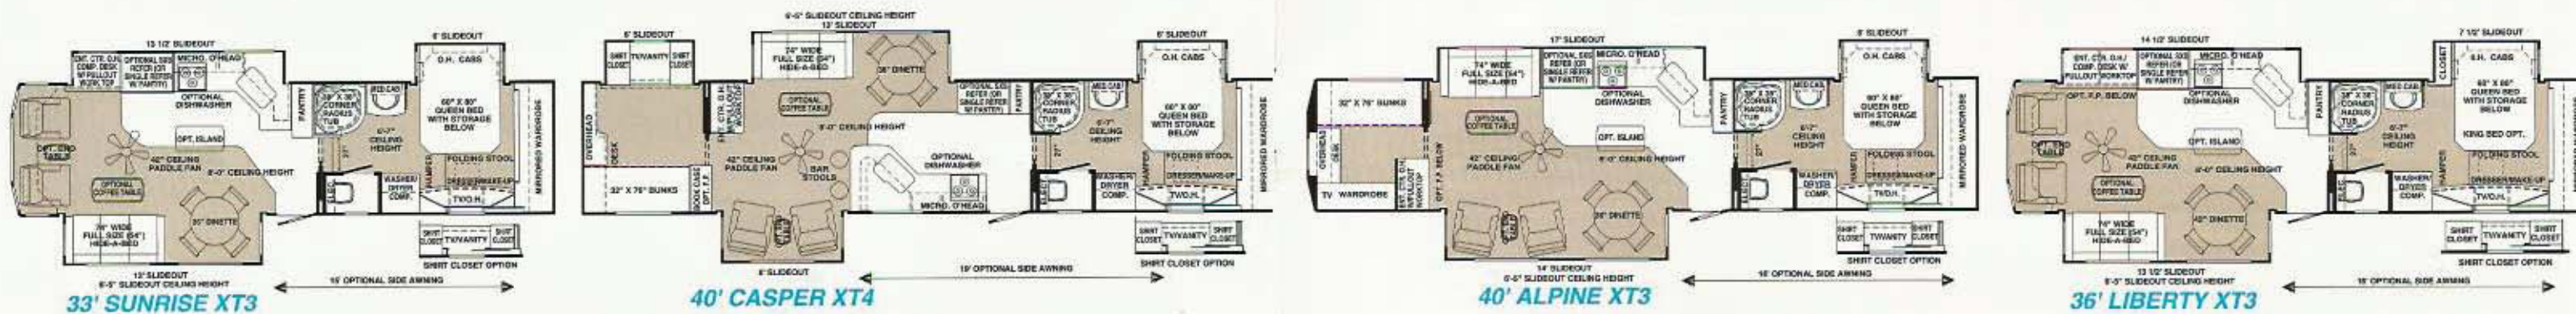

Three in One Floor Plans

Take the guess work out of choosing a floor plan by rearranging your furniture to fit your view.

The Royal and Grand models feature the *LevelOne Suite*—a luxury master bedroom and bath all on one level with a 6' 7" ceiling height.

All floor plans are available in Royal, Grand and Experience lines.

Note: Coffee and end tables are standard in the Royal and optional in the Grand, & Experience models. King beds are available in the Aspens, Frontiers, Freedoms, and Liberties.