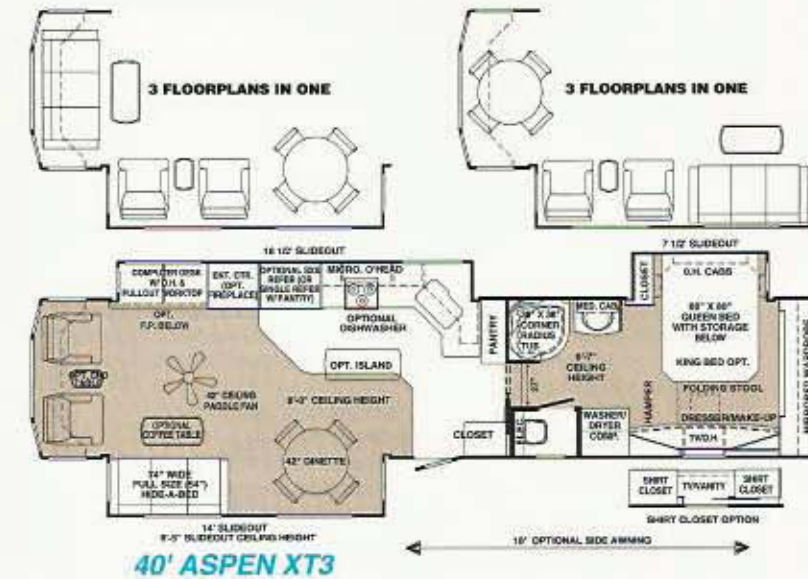

Three in One Floor Plans

Take the guess work out of choosing a floor plan by rearranging your furniture to fit your view.

The Royal and Grand models feature the *LevelOne Suite*—a luxury master bedroom and bath all on one level with a 6' 7" ceiling height.

All floor plans are available in Royal, Grand and Experience lines.

Note: Coffee and end tables are standard in the Royal and optional in the Grand, & Experience models. King beds are available in the Aspens, Frontiers, Freedoms, and Liberties.