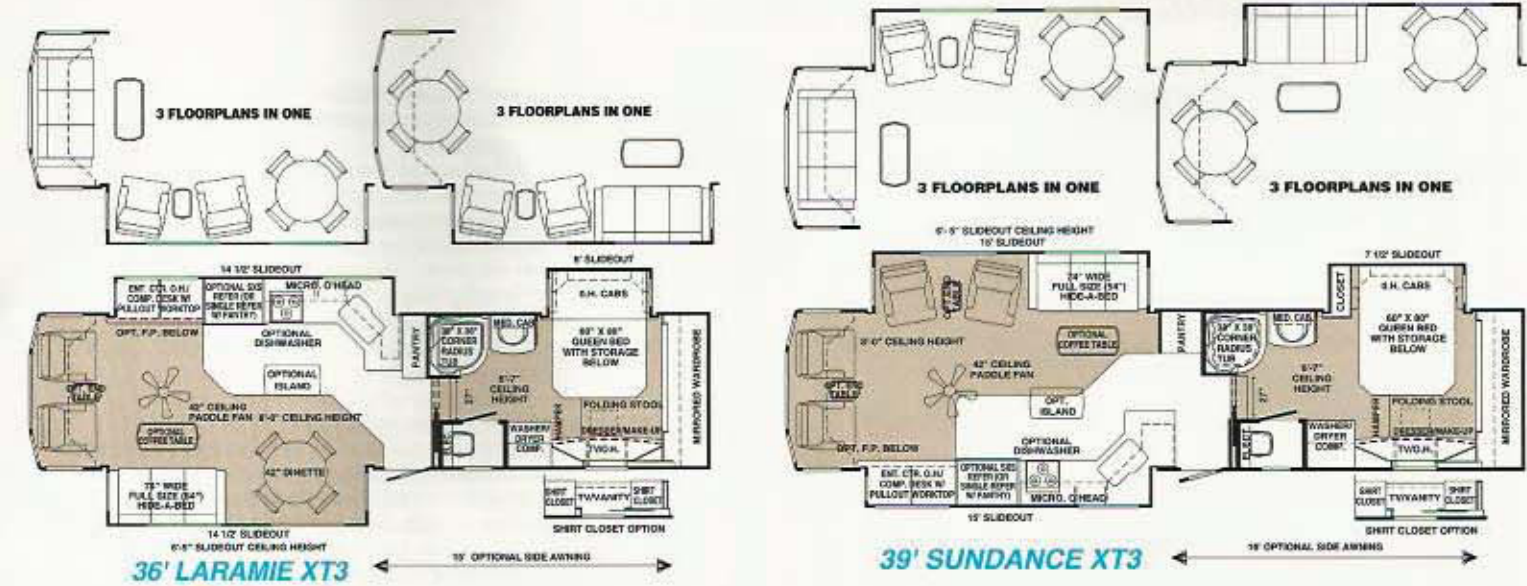

Three in One Floor Plans

Take the guess work out of choosing a floor plan by rearranging your furniture to fit your view.

The Royal and Grand models feature the *LevelOne Suite*—a luxury master bedroom and bath all on one level with a 6' 7" ceiling height.

All floor plans are available in Royal, Grand and Experience lines.

Note: Coffee and end tables are standard in the Royal and optional in the Grand, & Experience models. King beds are available in the Aspens, Frontiers, Freedoms, and Liberties.