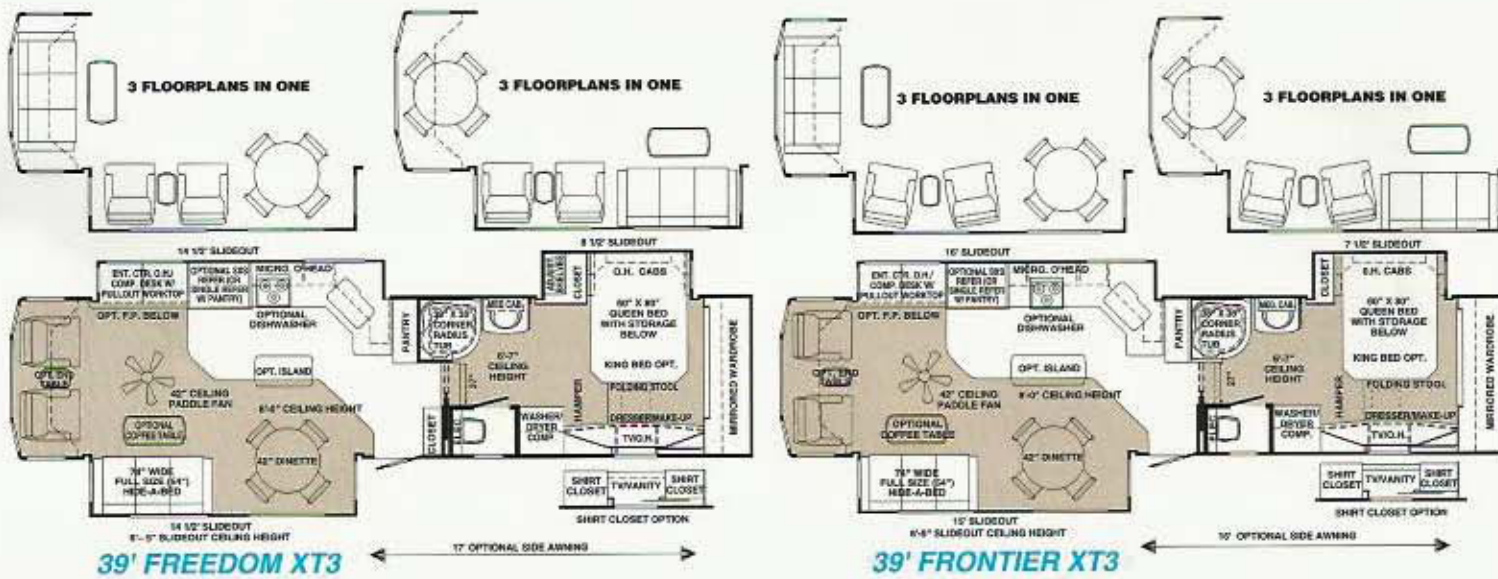

Three in One Floor Plans

Take the guess work out of choosing a floor plan by rearranging your furniture to fit your view.

The Royal and Grand models feature the *LevelOne Suite*—a luxury master bedroom and bath all on one level with a 6' 7" ceiling height.

All floor plans are available in Royal, Grand and Experience lines.

Note: Coffee and end tables are standard in the Royal and optional in the Grand, & Experience models. King beds are available in the Aspens, Frontiers, Freedoms, and Liberties.