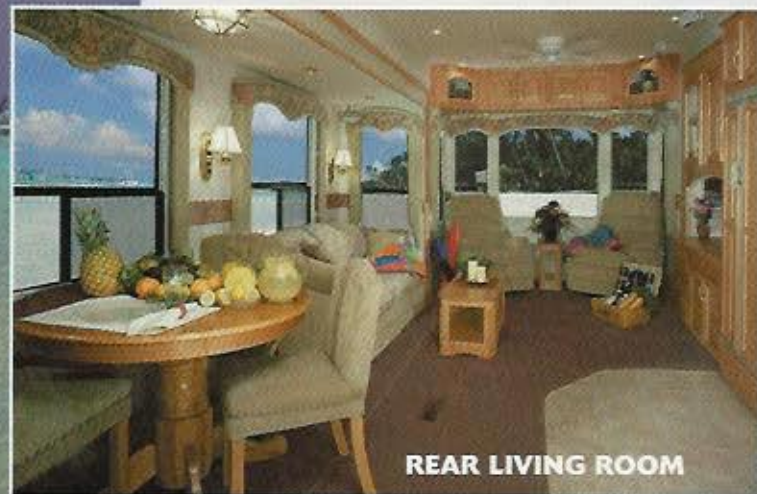

REAR LIVING ROOM