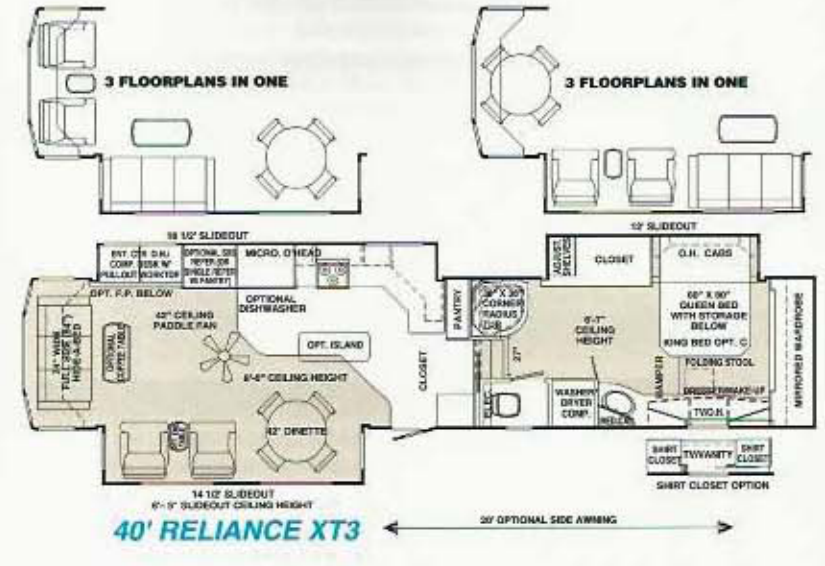

Three In One Floor Plans

Take the guess work out of choosing a floor plan by rearranging your furniture to fit your view.

The Royal and Grand models feature the *LevelOne Suite*—a luxury master bedroom and bath all on one level with a 6' 7" ceiling height.

All floor plans are available in Royal Grand and Experience lines.

Note: Coffee and end tables are standard in the Royal and optional in the Grand, and Experience models. King beds are available in the Reliance, Frontier, Freedom, and Liberty models.