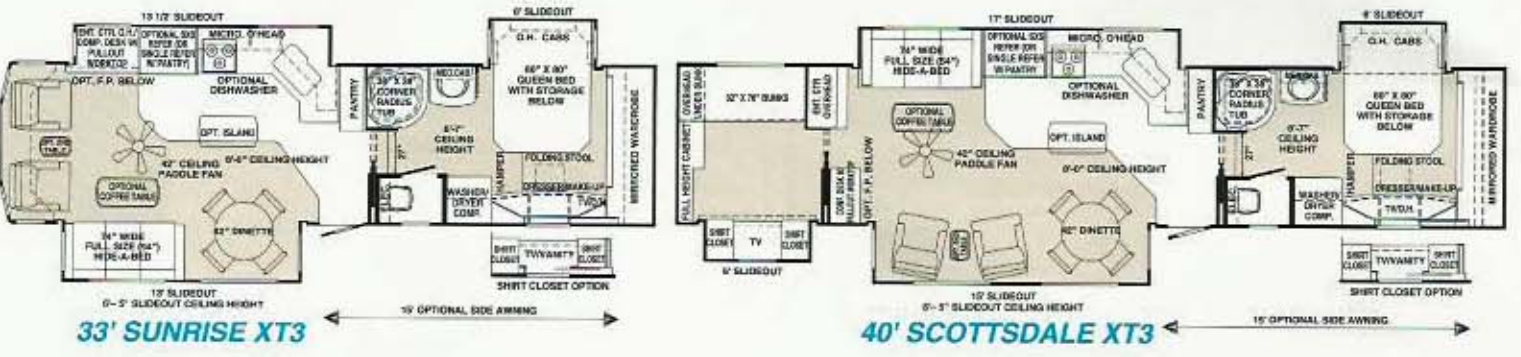

Three In One Floor Plans

Take the guess work out of choosing a floor plan by rearranging your furniture to fit your view.

The Royal and Grand models feature the *LevelOne Suite*—a luxury master bedroom and bath all on one level with a 6' 7" ceiling height.

All floor plans are available in Royal Grand and Experience lines.

Note: Coffee and end tables are standard in the Royal and optional in the Grand, and Experience models. King beds are available in the Reliance, Frontier, Freedom, and Liberty models.