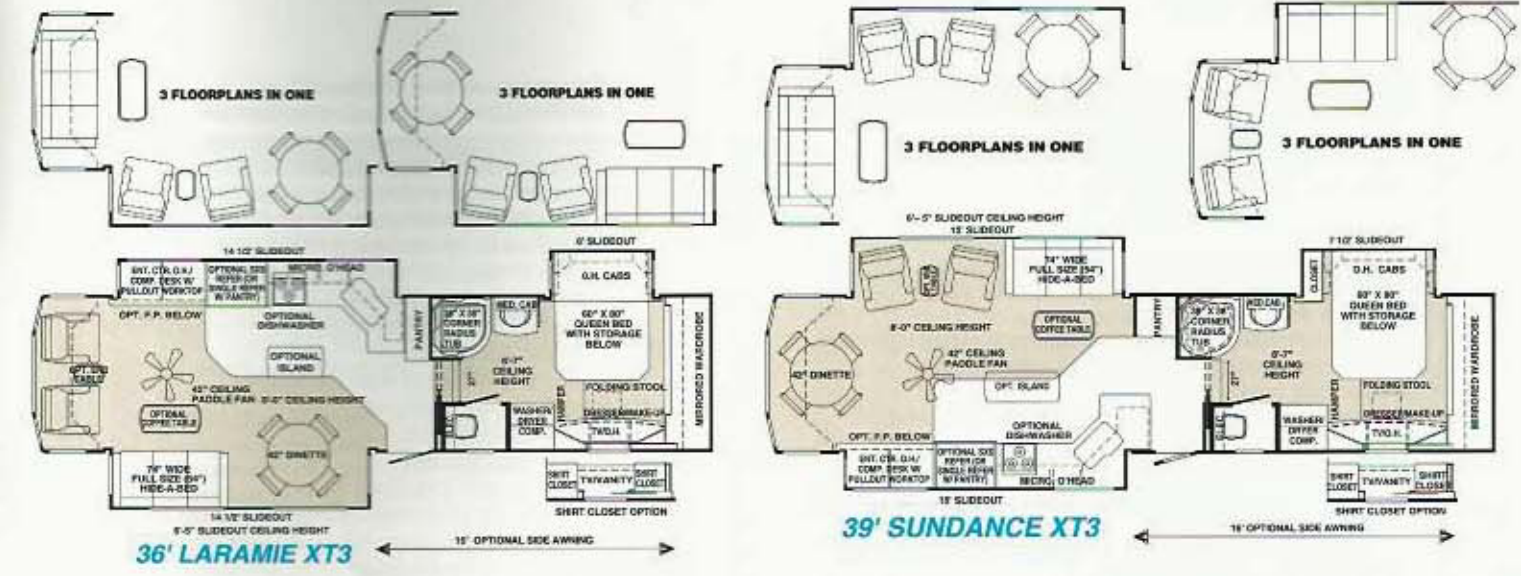

Three In One Floor Plans

Take the guess work out of choosing a floor plan by rearranging your furniture to fit your view.

The Royal and Grand models feature the *LevelOne Suite*—a luxury master bedroom and bath all on one level with a 6' 7" ceiling height.

All floor plans are available in Royal Grand and Experience lines.

Note: Coffee and end tables are standard in the Royal and optional in the Grand, and Experience models. King beds are available in the Reliance, Frontier, Freedom, and Liberty models.