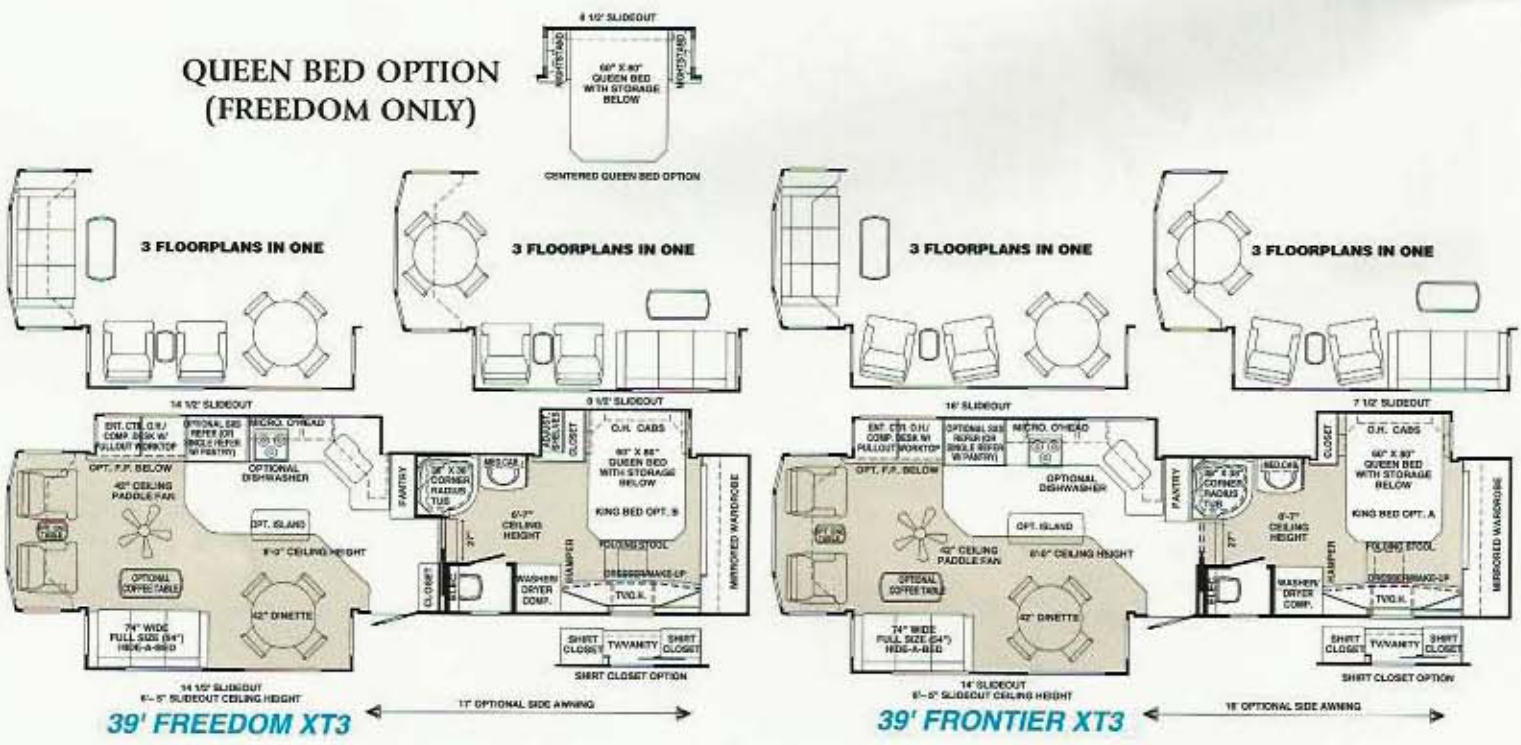

Three In One Floor Plans

Take the guess work out of choosing a floor plan by rearranging your furniture to fit your view.

The Royal and Grand models feature the *LevelOne Suite*—a luxury master bedroom and bath all on one level with a 6' 7" ceiling height.

All floor plans are available in Royal Grand and Experience lines.

Note: Coffee and end tables are standard in the Royal and optional in the Grand, and Experience models. King beds are available in the Reliance, Frontier, Freedom, and Liberty models.