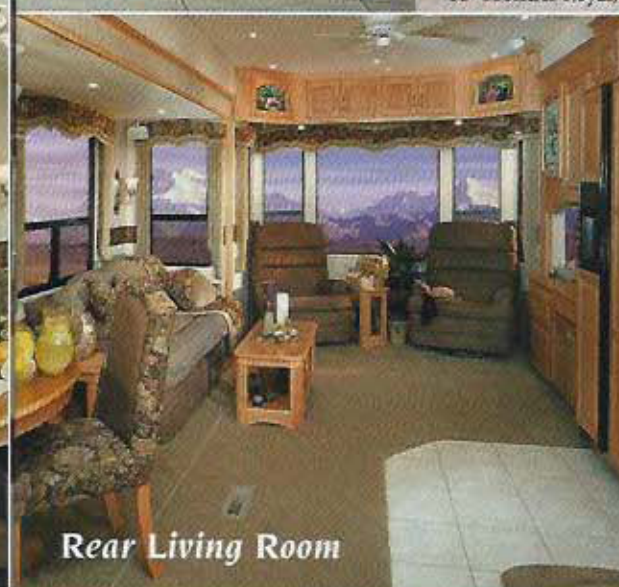

Three In  
**One Floor Plans**

Rear Dining Room

It's no wonder Teton is the number one choice of full time RVers! It's the most luxurious home available and is renowned for outstanding quality. Teton offers flexibility you never thought possible in an RV with *Three in One Floorplans* that let you rearrange your furniture to accommodate the view, your lifestyle or guests. Combine this convenience with dazzling new decors (see page 13), solid-wood cabinet doors (some with leaded cut-glass inlays), a sound-deadening fabric ceiling with a ceiling fan, mega-plush 65-ounce carpeting, large windows with beautiful valances and side accents. Standard in all Royal models are upgraded fabrics, which includes leather sofa arms and skirt, and leather inlays in dining chairs (shown are the optional leather recliners). Royal's desk is computer-sized with a phone hook-up and pull-out keyboard tray/storage drawer.

Rear Living Room

Rear Lounge

**Royal**  
Unsurpassed Luxury

This magnificent *LevelOne master bedroom/bathroom suite* is all on the same level for complete convenience and extra safety. Generous 6'7" of headroom throughout the suite adds residential appeal.

Bathrooms have exactly what you'd expect in a fine home including a residential shower, china toilet, and a solid-surface integrated sink and backsplash. Of course, there's linen storage in the bathroom and abundant storage for clothing and other essentials in the bedroom.

In addition to a full-length mirrored closet, Royal's full-wall dresser comprises a choice of shirt closets or drawers and shelves, an alcove with tri-fold mirrors, a multi-purpose drawer for use as vanity or desk storage, an entertainment center, and a handy pull-out hamper.