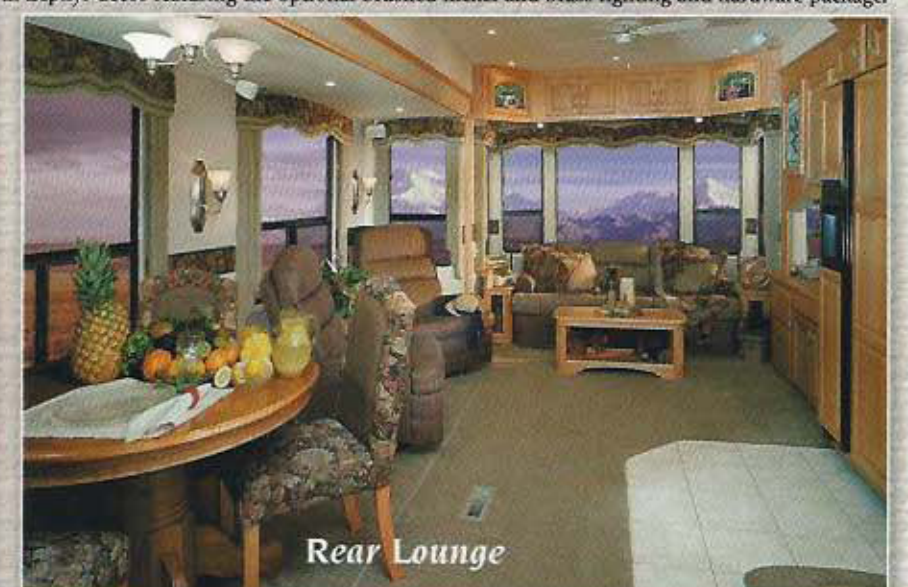

Three In  
**One Floor Plans**

Rear Dining Room

It's no wonder Teton is the number one choice of full time RVers! It's the most luxurious home available and is renowned for outstanding quality. Teton offers flexibility you never thought possible in an RV with *Three in One Floorplans* that let you rearrange your furniture to accommodate the view, your lifestyle or guests. Combine this convenience with dazzling new decors (see page 13), solid-wood cabinet doors (some with leaded cut-glass inlays), a sound-deadening fabric ceiling with a ceiling fan, mega-plush 65-ounce carpeting, large windows with beautiful valances and side accents. Standard in all Royal models are upgraded fabrics, which includes leather sofa arms and skirt, and leather inlays in dining chairs (shown are the optional leather recliners). Royal's desk is computer-sized with a phone hook-up and pull-out keyboard tray/storage drawer.

Rear Living Room

Rear Lounge

**Royal**  
Unsurpassed Luxury

This magnificent *LevelOne master bedroom/bathroom suite* is all on the same level for complete convenience and extra safety. Generous 6'7" of headroom throughout the suite adds residential appeal.

Bathrooms have exactly what you'd expect in a fine home including a residential shower, china toilet, and a solid-surface integrated sink and backsplash. Of course, there's linen storage in the bathroom and abundant storage for clothing and other essentials in the bedroom.

In addition to a full-length mirrored closet, Royal's full-wall dresser comprises a choice of shirt closets or drawers and shelves, an alcove with tri-fold mirrors, a multi-purpose drawer for use as vanity or desk storage, an entertainment center, and a handy pull-out hamper.