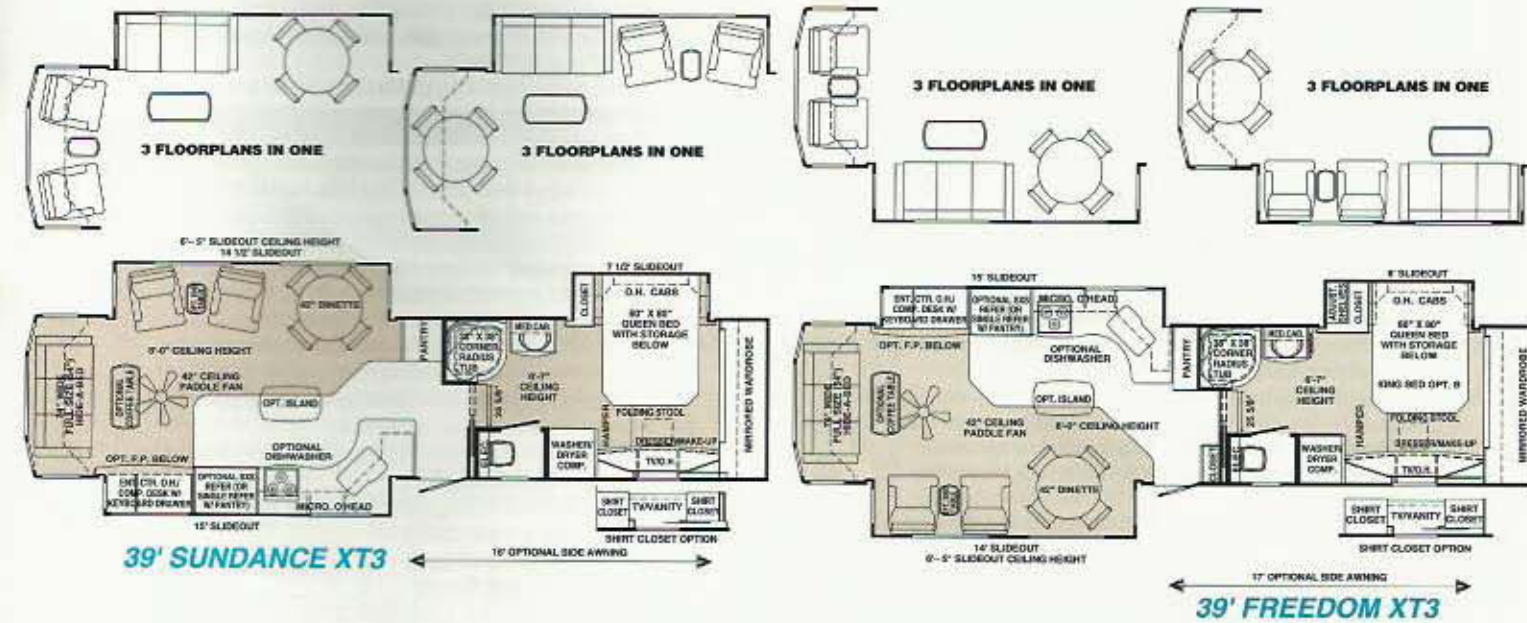

Three In One Floor Plans

Take the guess work out of choosing a floor plan by rearranging your furniture to fit your view.

Reliance limited (LTD) available in Royal and Grand

The Royal and Grand models feature the *LevelOne Suite*—a luxury master bedroom and bath all on one level with a 6' 7" ceiling height.

Note: Coffee and end tables are standard in the Royal and optional in the Grand, and Experience models. King beds are available in the Reliance, Frontier, Freedom, and Liberty models.

All floor plans except Reliance limited (LTD) are available in Royal, Grand and Experience lines.