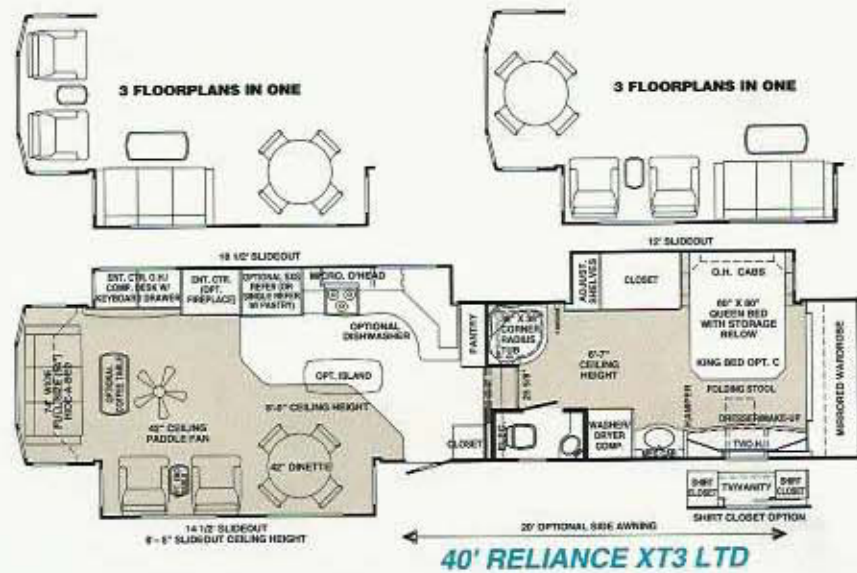

Three In One Floor Plans

Take the guess work out of choosing a floor plan by rearranging your furniture to fit your view.

Reliance limited (LTD) available in Royal and Grand

The Royal and Grand models feature the *LevelOne Suite*—a luxury master bedroom and bath all on one level with a 6' 7" ceiling height.

Note: Coffee and end tables are standard in the Royal and optional in the Grand, and Experience models. King beds are available in the Reliance, Frontier, Freedom, and Liberty models.

All floor plans except Reliance limited (LTD) are available in Royal, Grand and Experience lines.