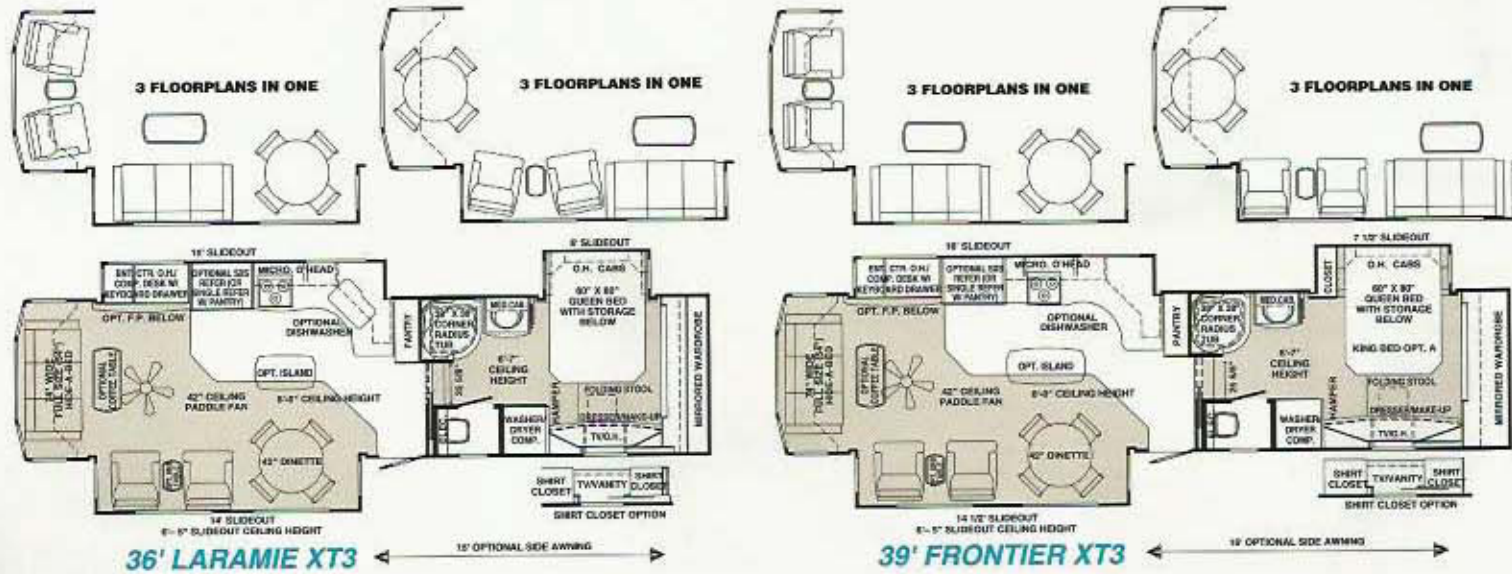

Three In One Floor Plans

Take the guess work out of choosing a floor plan by rearranging your furniture to fit your view.

Reliance limited (LTD) available in Royal and Grand

The Royal and Grand models feature the *LevelOne Suite*—a luxury master bedroom and bath all on one level with a 6' 7" ceiling height.

Note: Coffee and end tables are standard in the Royal and optional in the Grand, and Experience models. King beds are available in the Reliance, Frontier, Freedom, and Liberty models.

All floor plans except Reliance limited (LTD) are available in Royal, Grand and Experience lines.