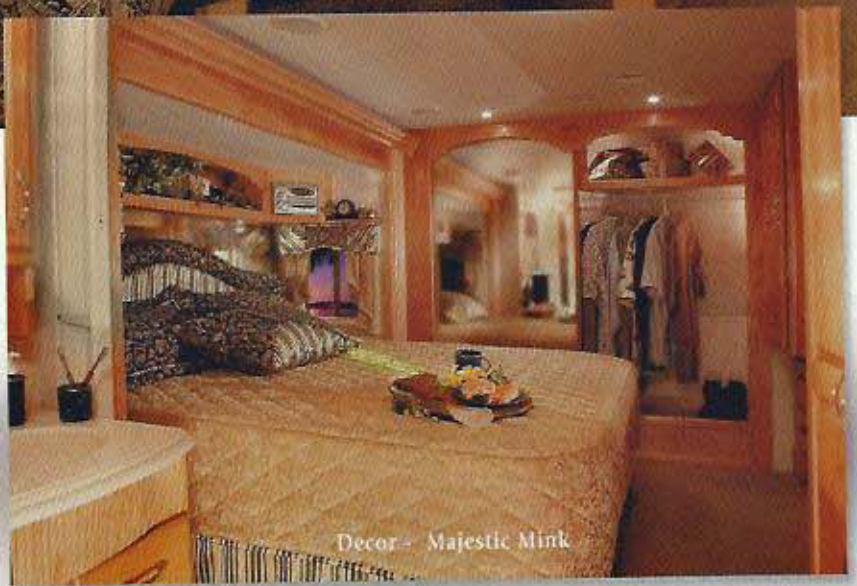

Grand

Welcome Home!

Tucked inside the optional kitchen island is a special storage place for a wastebasket.

The 36' Liberty XT3 Grand at left features oak cabinetry and Majestic Mink decor. This model has a spacious side slideout kitchen with an optional island (foreground) that significantly increases counter space. **New this year are sweeping s-shaped ogee edges on kitchen and bath solid surface counters.** Also shown is a functional and beautiful optional ceiling of light, remarkably generous storage, an optional 3 burner cook top and optional convection microwave. At left is Grand's large mirrored wardrobe with inside shelves and lights. The bedspread, shams and dust ruffle coordinate beautifully with the optional wood and fabric window treatments.

Standard in Teton Grand and optional in Experience is a decorative all wood slideout flange, with fluted columns for that elegant touch.

Model - 36' Liberty XT3 Grand with Majestic Mink decor, cabinetry oak and valances optional wood and fabric

This beautiful sculpted rug is color-matched to your Teton's decor. The sculpted rug is optional in the Grand and Experience and standard in the Royal models. The center pull out drawer has built in storage and a mirror for use as a desk drawer or vanity. Side and center mirrors convert to a functional three way mirror.