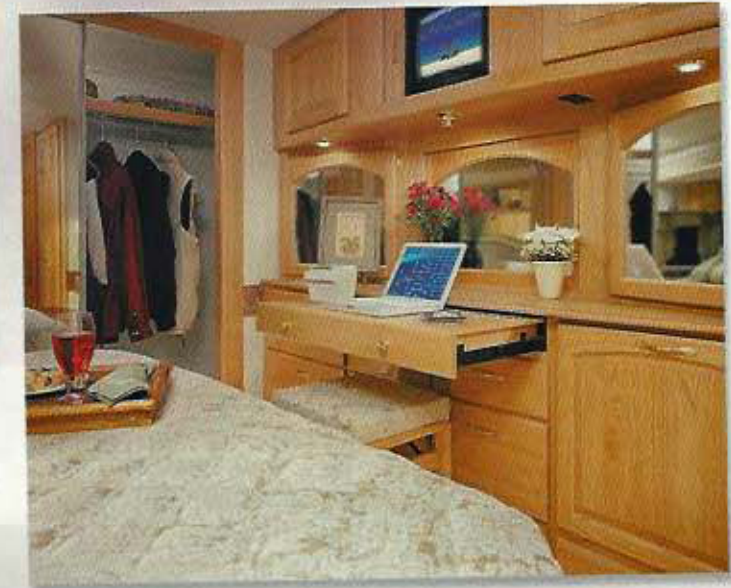

Grand

Welcome Home!

Tucked inside the optional kitchen island is a special storage place for a wastebasket.

The 36' Liberty XT3 Grand at left features oak cabinetry and Majestic Mink decor. This model has a spacious side slideout kitchen with an optional island (foreground) that significantly increases counter space. **New this year are sweeping s-shaped ogee edges on kitchen and bath solid surface counters.** Also shown is a functional and beautiful optional ceiling of light, remarkably generous storage, an optional 3 burner cook top and optional convection microwave. At left is Grand's large mirrored wardrobe with inside shelves and lights. The bedspread, shams and dust ruffle coordinate beautifully with the optional wood and fabric window treatments.

Standard in Teton Grand and optional in Experience is a decorative all wood slideout flange, with fluted columns for that elegant touch.

Model - 36' Liberty XT3 Grand with Majestic Mink decor, cabinetry oak and valances optional wood and fabric

This beautiful sculpted rug is color-matched to your Teton's decor. The sculpted rug is optional in the Grand and Experience and standard in the Royal models. The center pull out drawer has built in storage and a mirror for use as a desk drawer or vanity. Side and center mirrors convert to a functional three way mirror.