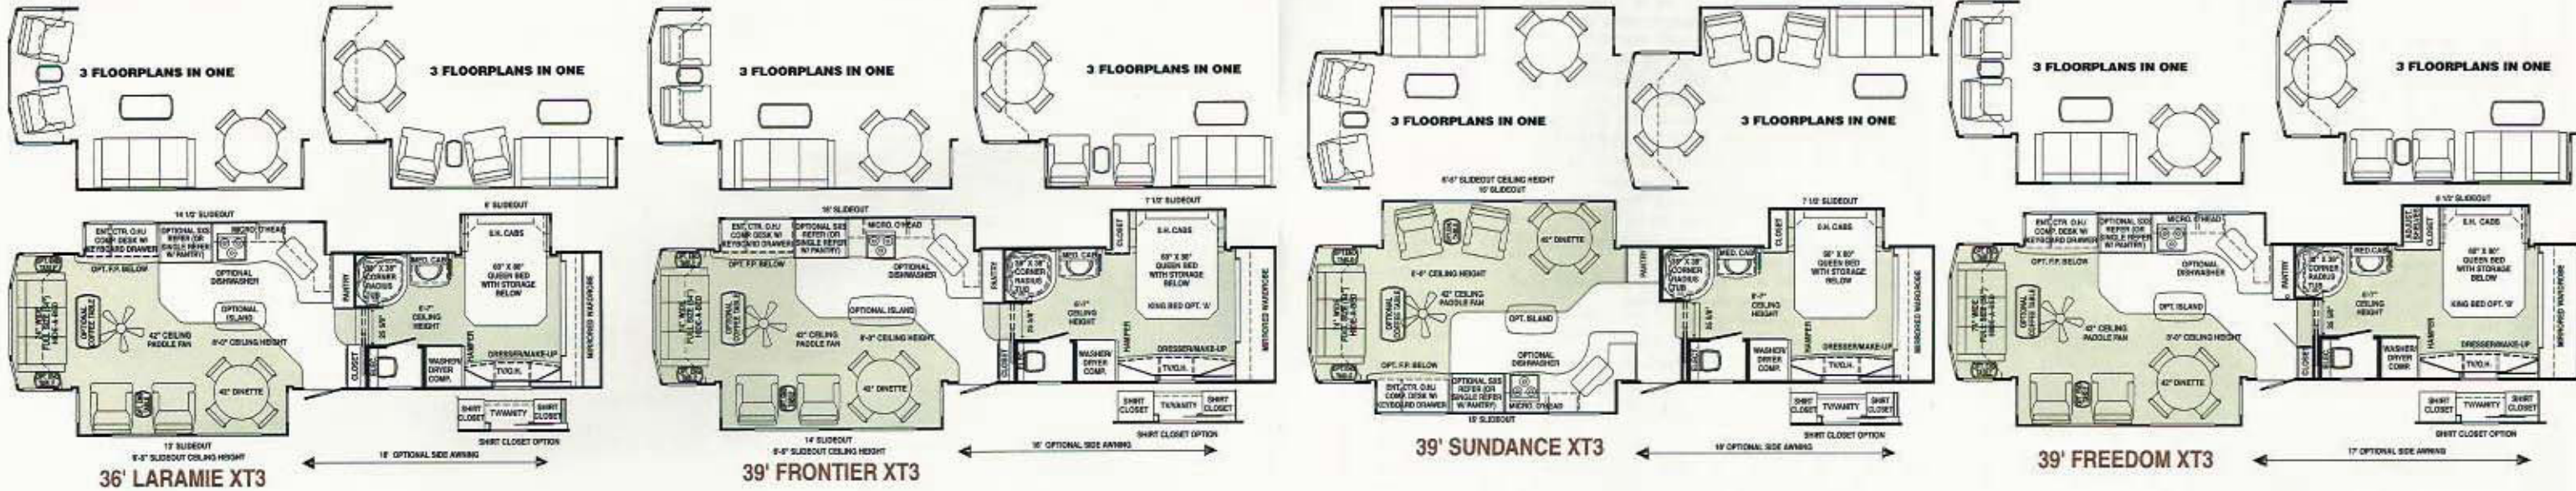

Three In One Floor Plans

Take the guess work out of choosing a floor plan by rearranging your furniture to fit your view.

All models feature the **LevelOne Suite**—a luxury master bedroom and bath all on one level with a 6' 7" ceiling height.

Note: Coffee and end tables are standard in the Royal and optional in the Experience models. King beds are available in the Reliance, Cheyenne, Frontier, Freedom, and Liberty models.