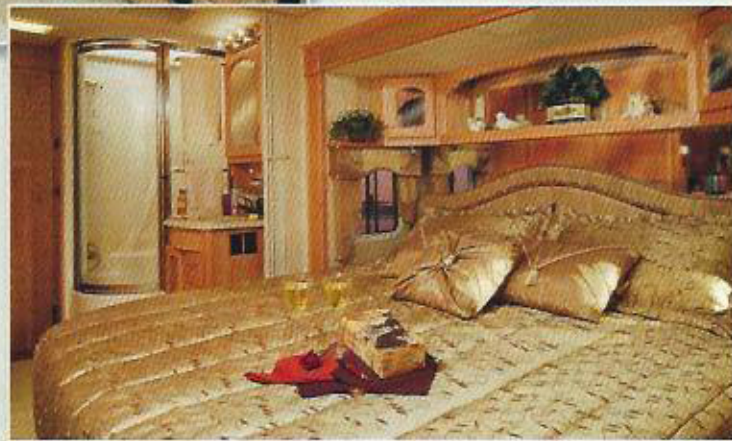

33' Sunrise XT3 with oak cabinetry and Cashmere decor

Large, comfortable residential recliners and a hide-a-bed sofa make Teton living rooms sensational places to relax. Eight-foot ceilings (6'7" in bedroom and bath) add a remarkably spacious feel. Wonderfully quiet heating and cooling systems won't disrupt your conversations, TV program or nap. Amenities include five ceiling-mounted speakers in the living room and beautiful kitchens with 15 or more drawers that are 24" deep for outstanding storage space. The stove and extra deep one piece

solid surface sinks have solid surface covers that virtually double counter space. Black kitchen counters are standard in Kahlua and Sand Castle decor styles when natural maple cabinets are ordered. There's even an optional decor-matched rug available for use in kitchen or bath.

36' Liberty XT3 with oak cabinetry and Bel Air decor

Optional built-in wine cooler in the living room end of the island base cabinet

Bel Air decor in the bedroom at right features matching headboard, shams, bedspread and throw pillows. Mirrored storage and windows surround the bed. The wardrobe wall (lower right photos) has a pull-out tray drawer that can be used for a computer or flipped up to reveal a mirrored makeup area.