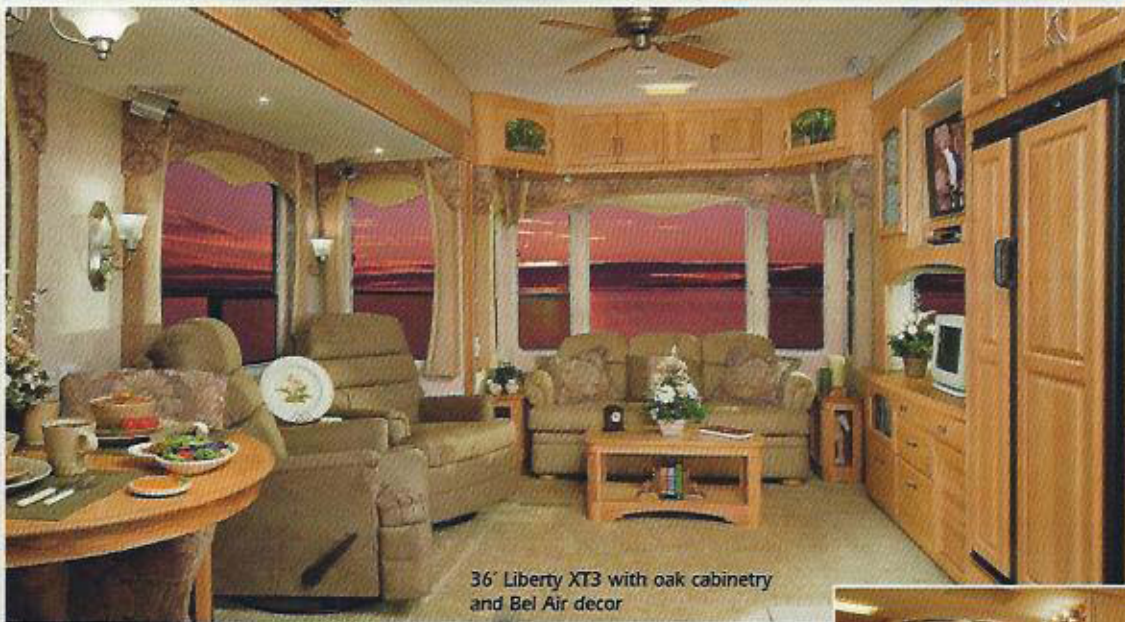

33' Sunrise XT3 with oak cabinetry and Cashmere decor

Large, comfortable residential recliners and a hide-a-bed sofa make Teton living rooms sensational places to relax. Eight-foot ceilings (6'7" in bedroom and bath) add a remarkably spacious feel. Wonderfully quiet heating and cooling systems won't disrupt your conversations, TV program or nap. Amenities include five ceiling-mounted speakers in the living room and beautiful kitchens with 15 or more drawers that are 24" deep for outstanding storage space. The stove and extra deep one piece

solid surface sinks have solid surface covers that virtually double counter space. Black kitchen counters are standard in Kahlua and Sand Castle decor styles when natural maple cabinets are ordered. There's even an optional decor-matched rug available for use in kitchen or bath.

36' Liberty XT3 with oak cabinetry and Bel Air decor

Optional built-in wine cooler in the living room end of the island base cabinet

Bel Air decor in the bedroom at right features matching headboard, shams, bedspread and throw pillows. Mirrored storage and windows surround the bed. The wardrobe wall (lower right photos) has a pull-out tray drawer that can be used for a computer or flipped up to reveal a mirrored makeup area.