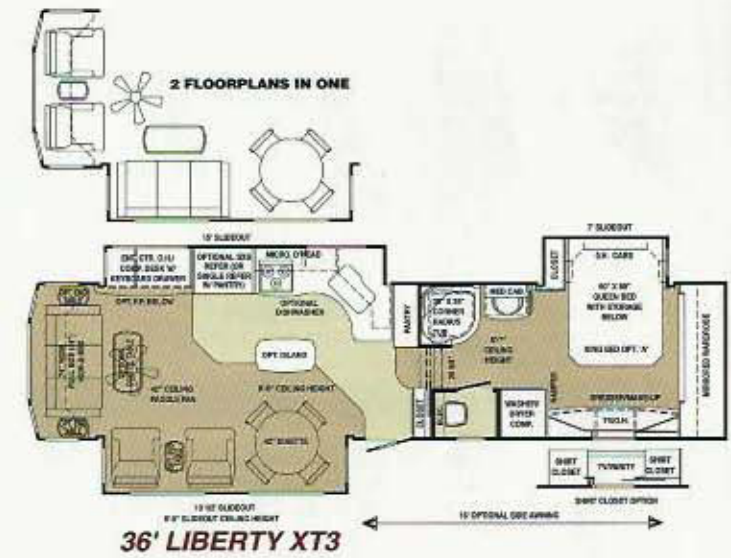

Three In One Floor Plans

Take the guess work out of choosing a floor plan by rearranging your furniture to fit your view.

Teton's Full Body Painted Graphics

Champagne Beige with Black Gold, Dark Cherry and Mocha graphics.

Cashmere Gold with Light Gold, Walnut and Black Gold graphics.

Silver Mist with Black Gold, Charcoal and Dark Cherry graphics.

All models feature the LevelOne Suite—a luxury master bedroom and bath all on one level with a 6' 7" ceiling height.

Note: Coffee and one end table are standard in the Royal and optional in the Experience models. King beds are available in the Reliance, Cheyenne, Frontier, Freedom, and Liberty models.