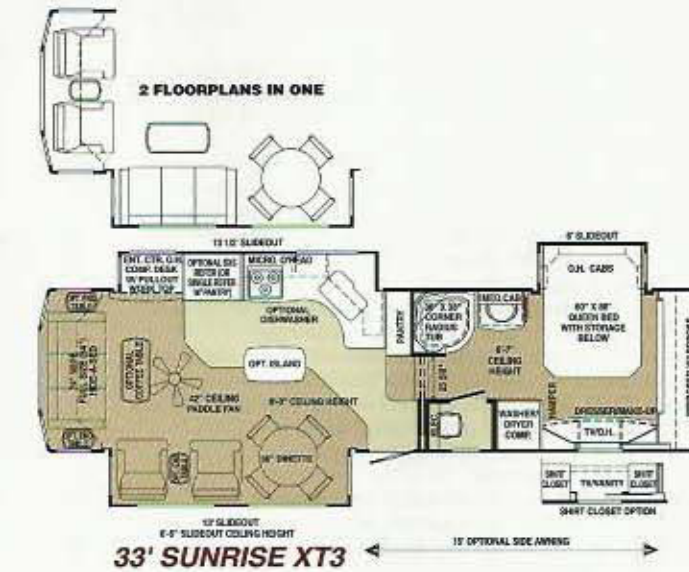

Three In One Floor Plans

Take the guess work out of choosing a floor plan by rearranging your furniture to fit your view.

Teton's Full Body Painted Graphics

Champagne Beige with Black Gold, Dark Cherry and Mocha graphics.

Cashmere Gold with Light Gold, Walnut and Black Gold graphics.

Silver Mist with Black Gold, Charcoal and Dark Cherry graphics.

All models feature the LevelOne Suite—a luxury master bedroom and bath all on one level with a 6' 7" ceiling height.

Note: Coffee and one end table are standard in the Royal and optional in the Experience models. King beds are available in the Reliance, Cheyenne, Frontier, Freedom, and Liberty models.