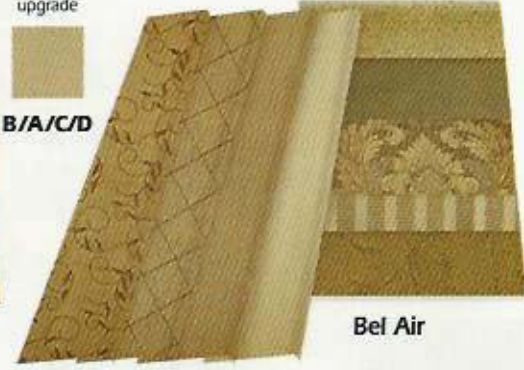

# Royal DECOR

These photos are representative of Decor colors. See samples of these fabrics at your dealer for exact colors.

Ultra  
Leather  
upgrade

B/A/C/D

Copacabana

Ultra  
Leather  
upgrade

B/A/C/D

Kahlua

Ultra  
Leather  
upgrade

B/A/C/D

Zinfandel

Ultra  
Leather  
upgrade

B/A/C/D

Venetian

Ultra  
Leather  
upgrade

B/A/C/D

Bel Air

Ultra  
Leather  
upgrade

B/A/C/D

Sun Valley

Bedroom decor fabrics from left to right:  
Bedsread, Duster, Accents,  
Living room top to bottom: Sofa, Swivel  
Recliner, Dinette Chair fabric, Accents,  
Carpet