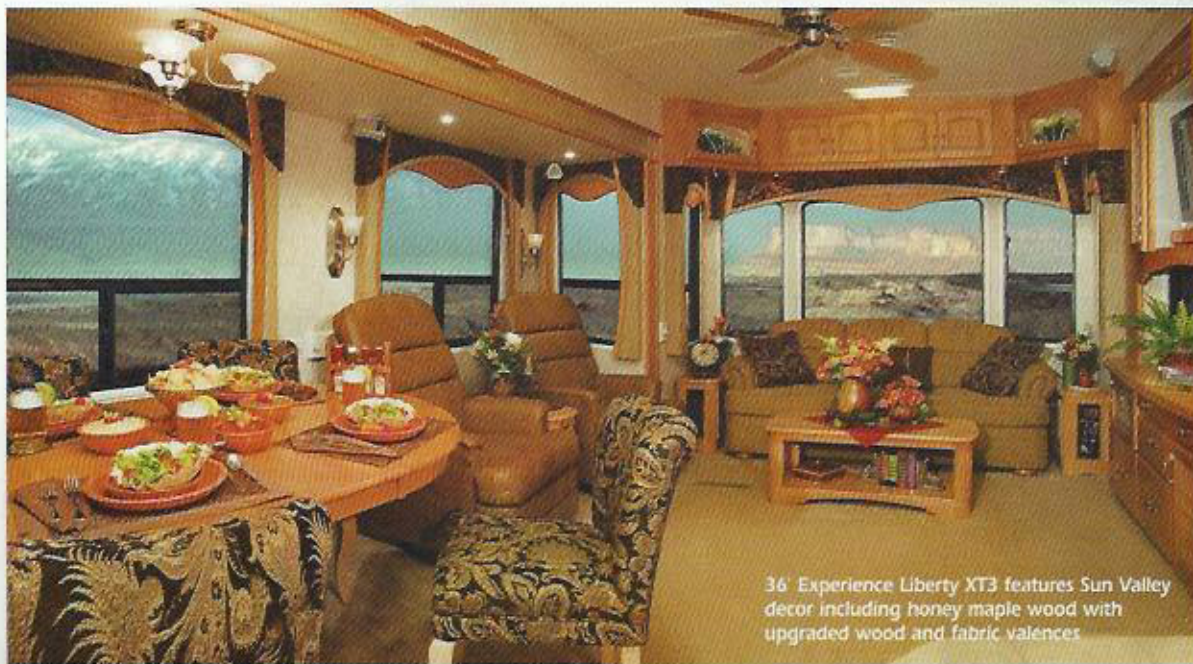

Teton's 40" tall luggage doors

36' Experience Liberty with optional Silver Mist full body color and painted graphics (also pictured on the cover).

36' Experience Liberty XT3 features Sun Valley decor including honey maple wood with upgraded wood and fabric valances

Every Teton has at least three slideouts; some models have four. All feature a LevelOne Suite – Teton's luxury master bedroom and bath on the same level with 6'7" of ceiling height. Living area height is 8' plus. The result is maximum space for exceptional livability. Below, one of many drawers in Experience bedrooms is actually a pull-out hamper.

With a style of its own the Experience has many of the same amenities as a Royal. Entertain in style or dine alone in this stunning living/dining area (above). Standards include solid wood cabinet fronts, designer window treatments in a choice of styles, a ceiling fan, trackless patterned carpeting, high back swivel glider recliners and Baroque glass doors in display cabinets.

Choose the window treatment that suits your style! Left to right: fabric valance and trim, fabric with wood side trim and valance; solid wood valance and fluted sides. All have pleated shades.

Hydraulic rear stabilizer jacks and a hydraulic no-pin front jack system combine with a hand-held pendant control to level your Teton easily and accurately in just minutes. It's a Teton exclusive!